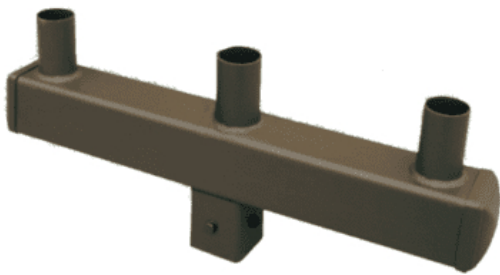

## MT-15 5" Triple Square Vertical Tenon Mount, Bronze

**SKU:** AF33XPSS5TRVTZ

**Product Tags:** [bracket](#), [bullhorn](#), [mount](#), [mounts](#)

**Product Page:**

<https://www.accessfixtures.com/p/vyrt-5-triple-square-vertical-tenon-mount-bronze/>

### Product Description

The MT-15 5" Triple Square Vertical Tenon Mount, Bronze is a practical mounting solution for sports and area lighting.

**Budget Friendly:** The MT-15 is a mounting solution that won't break the bank and allows you to mount three fixtures on a 5" square pole easily.

**Durable:** This square tenon mount is made of rugged steel with a rustproof powdercoat bronze finish.

**Versatile:** MT-15 is a good choice for all different kinds of lighting projects that

require multiple fixtures such as arena, sports, and parking lot lighting.

### Features:

- 57 1/2" from arm to arm - 26" between tenons - Rugged steel construction - 9" tall - Mounts on 5" square steel poles - Supports three LED fixtures with slipfitter mounts - Compatible with 2 3/8" vertical tenons Access Fixtures