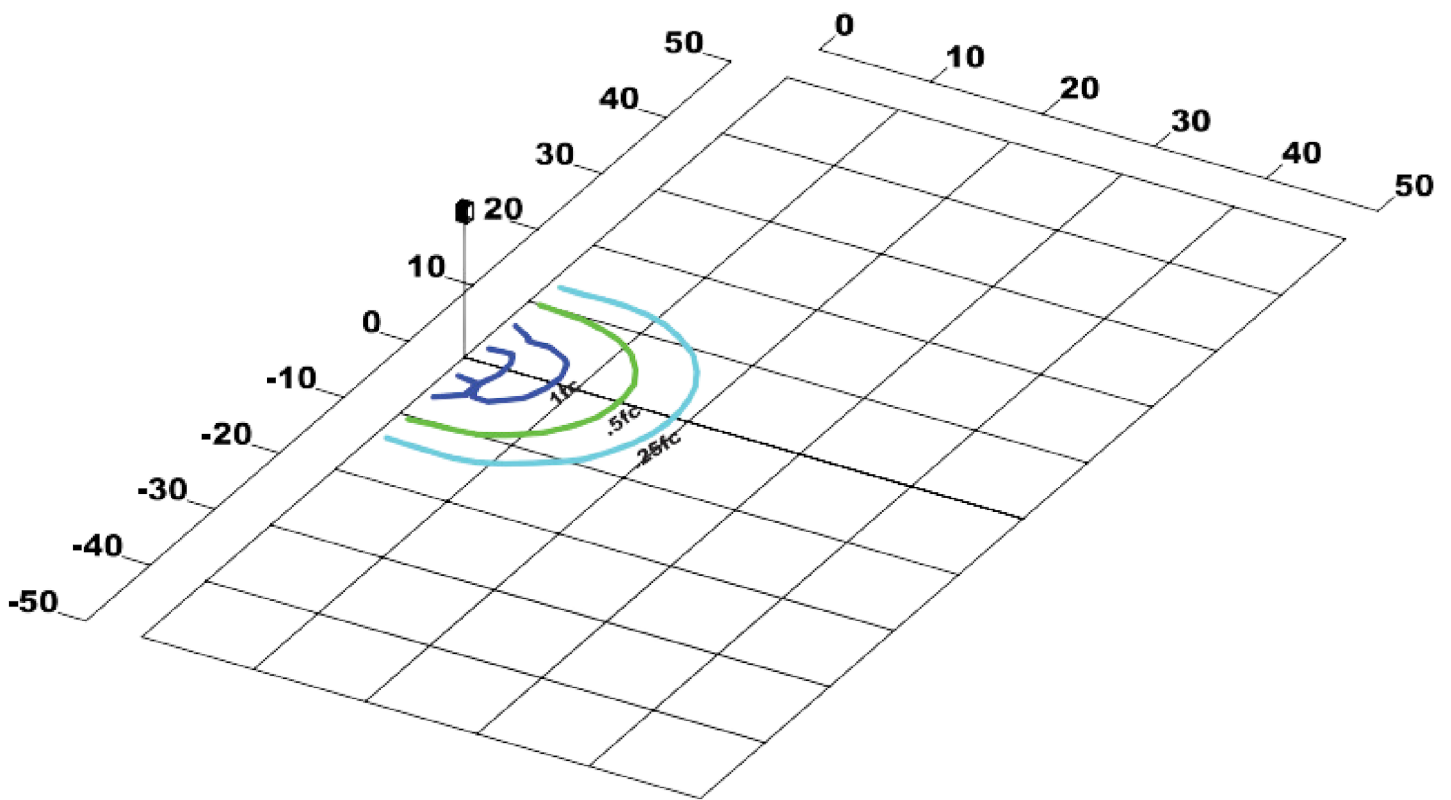

SHOB PHOTOMETRIC DATA

		5000 CCT 80 CRI				
Input Watts	Optics	Lumens	LPW	B	U	G
9	Type IV	679	75	0	3	1