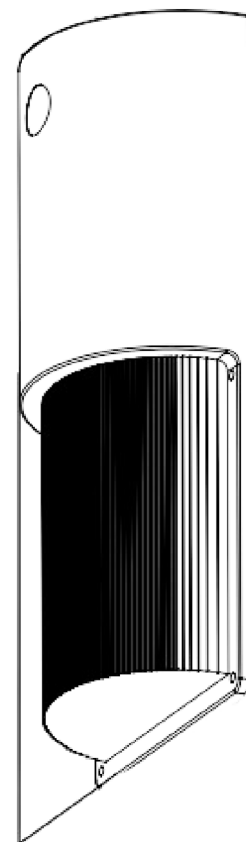

Photocell:

Built-in photocell automatically detects dusk and dawn to turn the wall pack on or off accordingly – adding extra savings in energy costs!

highlights