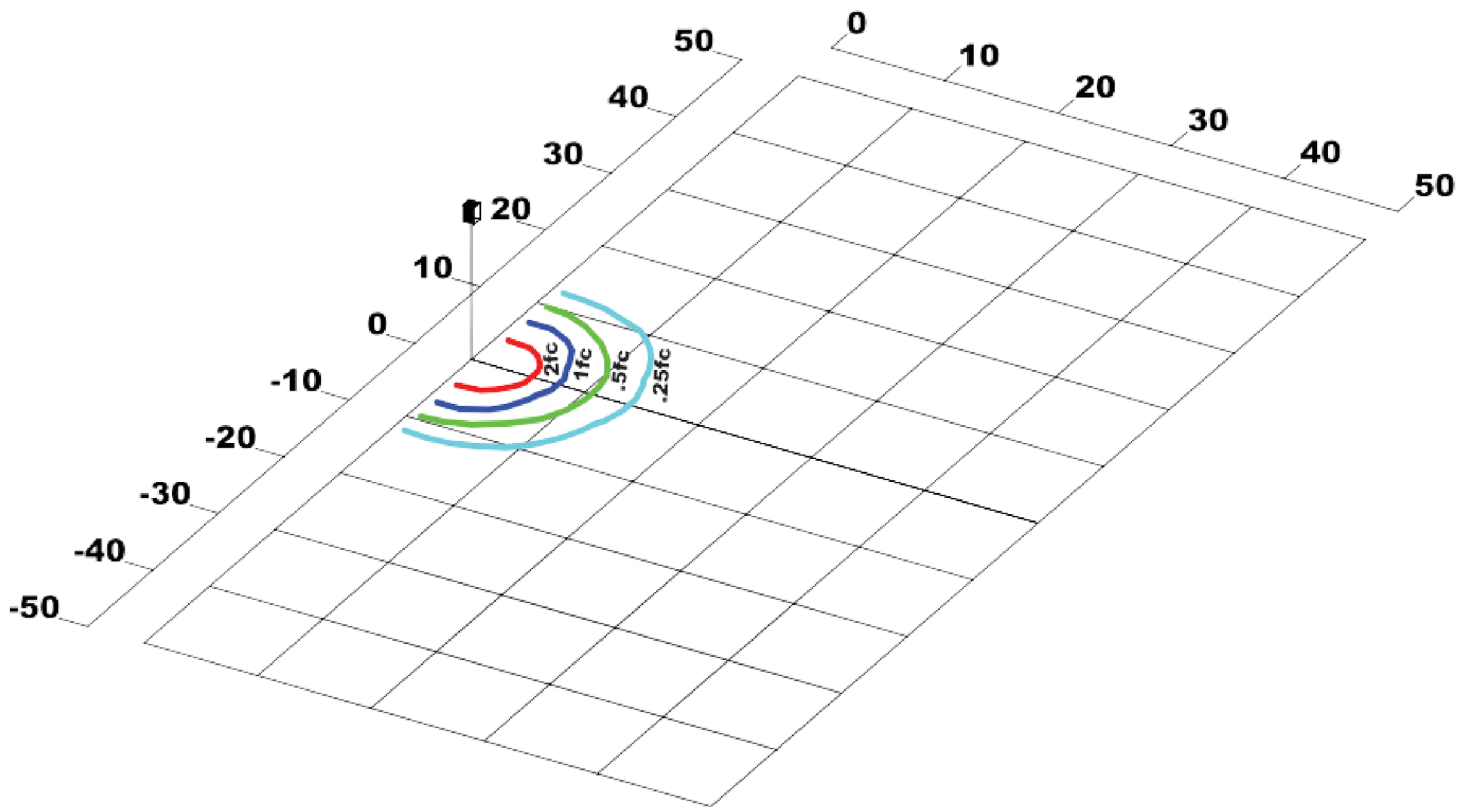

SHOK PHOTOMETRIC DATA

Grid in MH
MH=10 Feet

		5000 CCT 80 CRI				
Input Watts	Optics	Lumens	LPW	B	U	G
10	Type IV	780	78	0	3	1