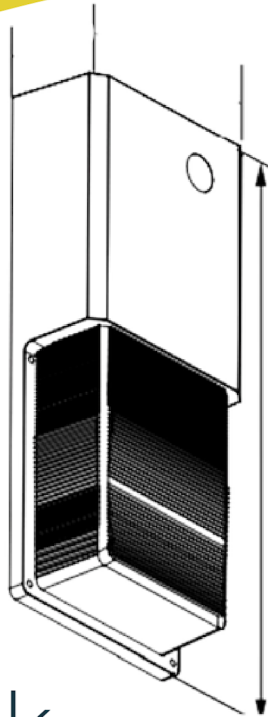

SPEC SHEET

SHOK

LED Wall Pack

AccessFixtures.com

1 Optics:
This unit features clear polycarbonate prismatic lens that provides optically controlled wide spread light distribution.

2 Value:
Featuring cost-efficient high-performance LEDs that deliver a total of 1,054 lumens, and L70 rated life of 165,000 hours.

3 Photocell:
Built-in photocell automatically detects dusk and dawn and turns this wall pack on or off accordingly – adding extra savings in energy costs!

highlights

Width (D) | 5¹/₈" (135mm)
Length (B) | 2¹/₂" (64mm)
Height (A) | 12¹/₄" (311mm)

PH: 800-468-9925
Sales@AccessFixtures.com
AccessFixtures.com

AccessFixtures
High-Performance Lighting Solutions

SHOK FEATURES

| | |
|---------------------------|--|
| System Watts | 10w |
| Light Source | Alumnium Boards |
| Kelvin | 5000K |
| Available Finishes | Bronze, Custom RAL |
| Finish | Polycarbonate Front Housing in Bronze with White Powdercoat Finish Back Plate. |
| Lens | Standard Clear Polycarbonate Prismatic Lens |
| Optic | Type IV |
| Listings | IP65 rated |
| Product Family | SHOK |
| Rated Life | L70 @ 165,000 hours |
| Voltage | 120-277v |
| Warranty | 5-Year Limited Warranty |
| Mounting Options | Cast-in Template for Mounting Directly Over a 4" Recessed Outlet Box, or Use 1/2" Surface Conduit. |
| Housing | Stamped Galvanized Back Plate with White Powdercoat Finish |
| Photocell | Photocell Adaptable |