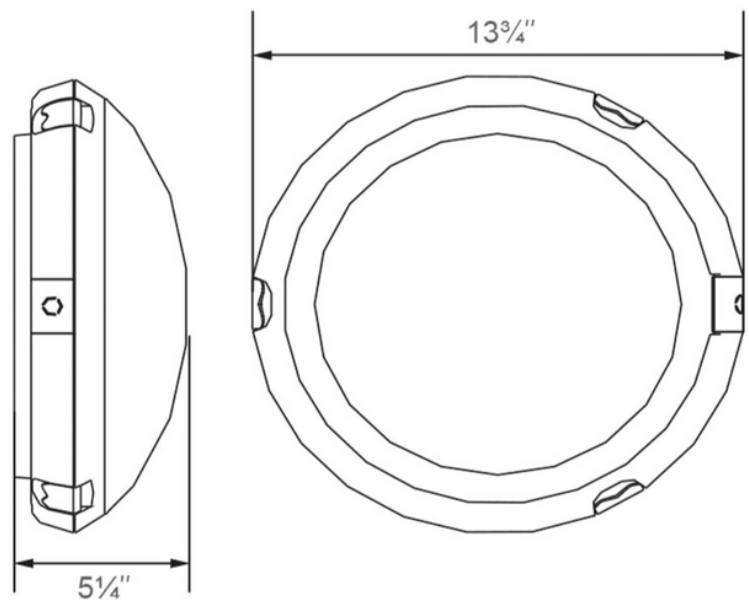

PH: 800-468-9925
Sales@AccessFixtures.com
AccessFixtures.com

AccessFixtures
High-Performance Lighting Solutions