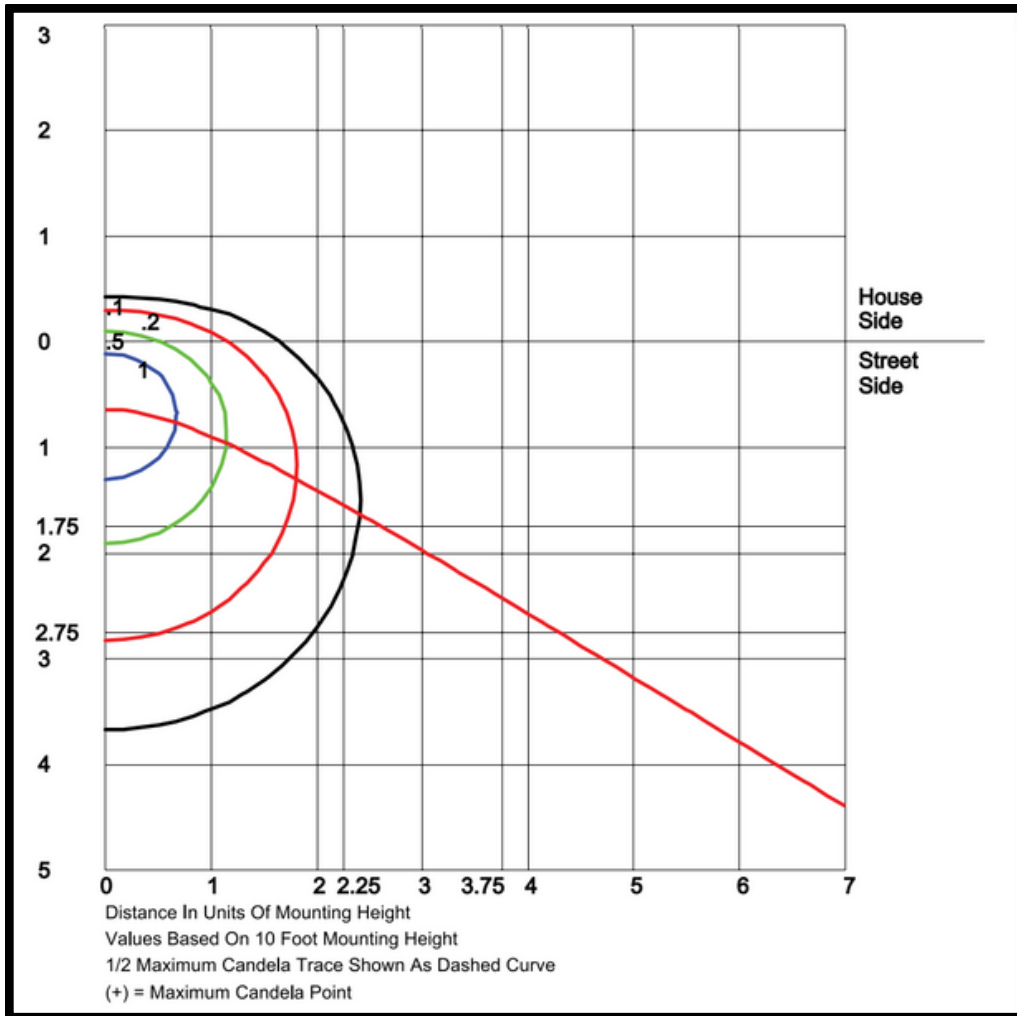

PHOTOMETRIC DATA

4000 CCT 80 CRI						
Input Watts	Optics	Lumens	LPW	B	U	G
20	Type IV	1,869	93	0	4	2