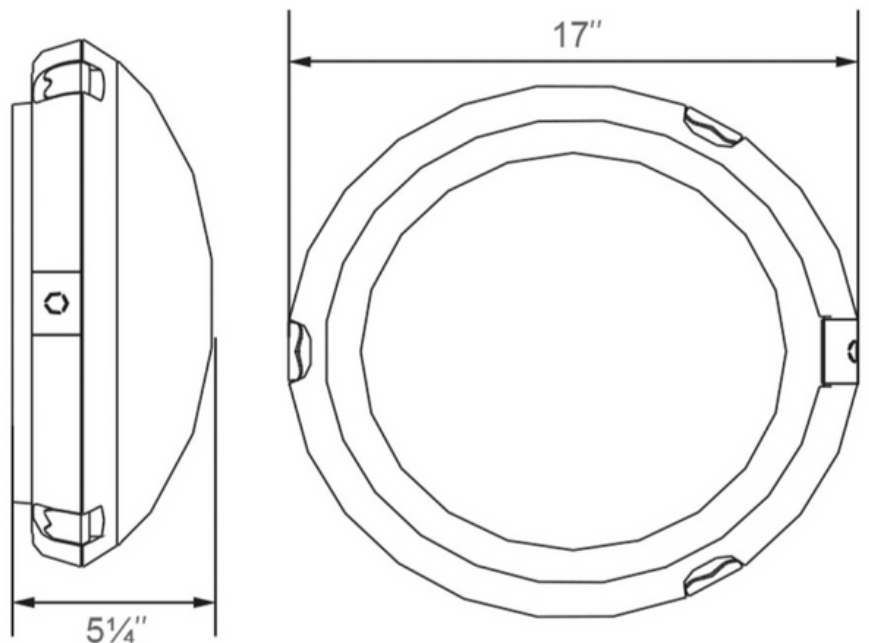

CIRC

LED BULKHEAD WALL PACK

AccessFixtures.com

1 Value: The CIRC 30w round wall light offers you the same lumen output of a 70w metal halide fixture, at a fraction of wattage and more than twice the lifetime. This fixture will pay for itself!

2 ABS Housing: The CIRC is extremely resistant to breakage, impacts, and heat. Being ballast and lamp-free, you won't have to replace, well, anything!

3 IP65 Rated: This wall pack is IP65 rated against spraying water and dust.

highlights