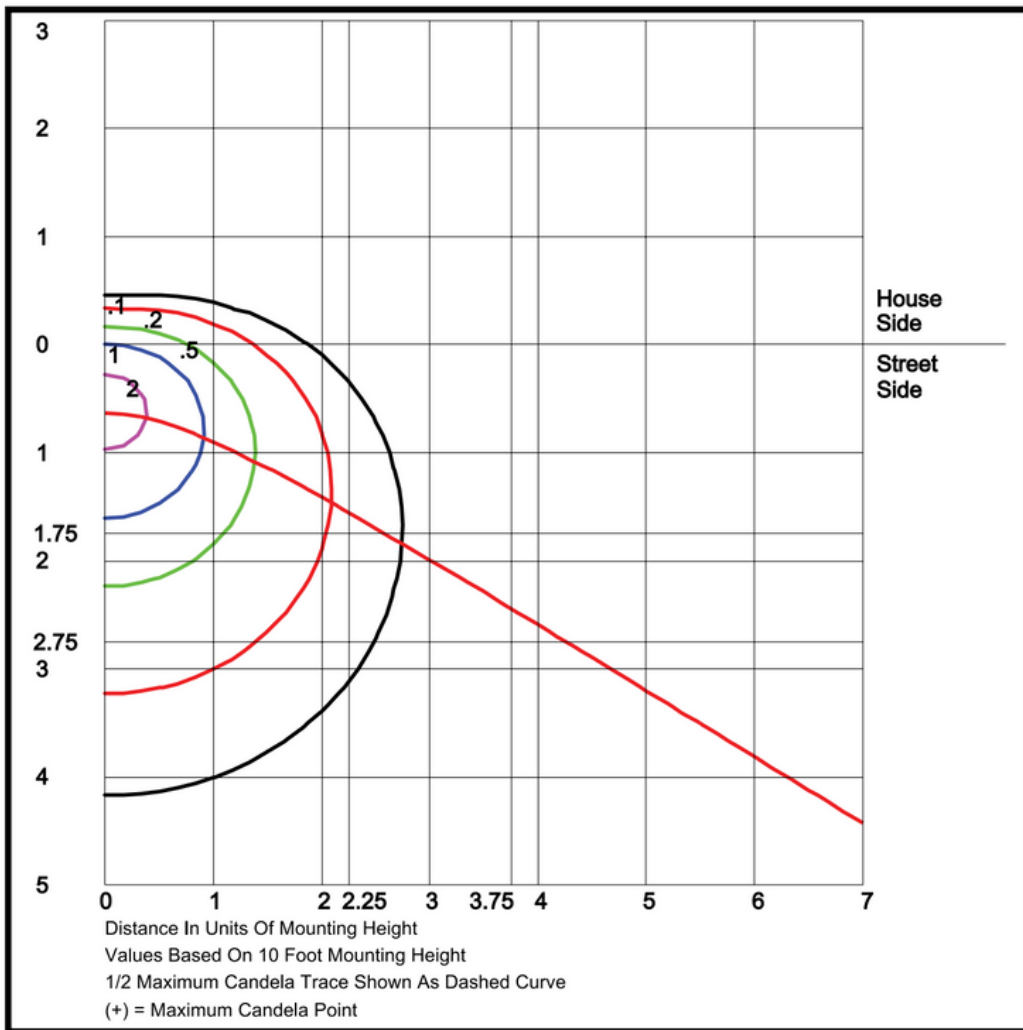

PHOTOMETRIC DATA

4000 CCT 80 CRI						
Input Watts	Optics	Lumens	LPW	B	U	G
30	Type IV	2,633	88	0	5	3