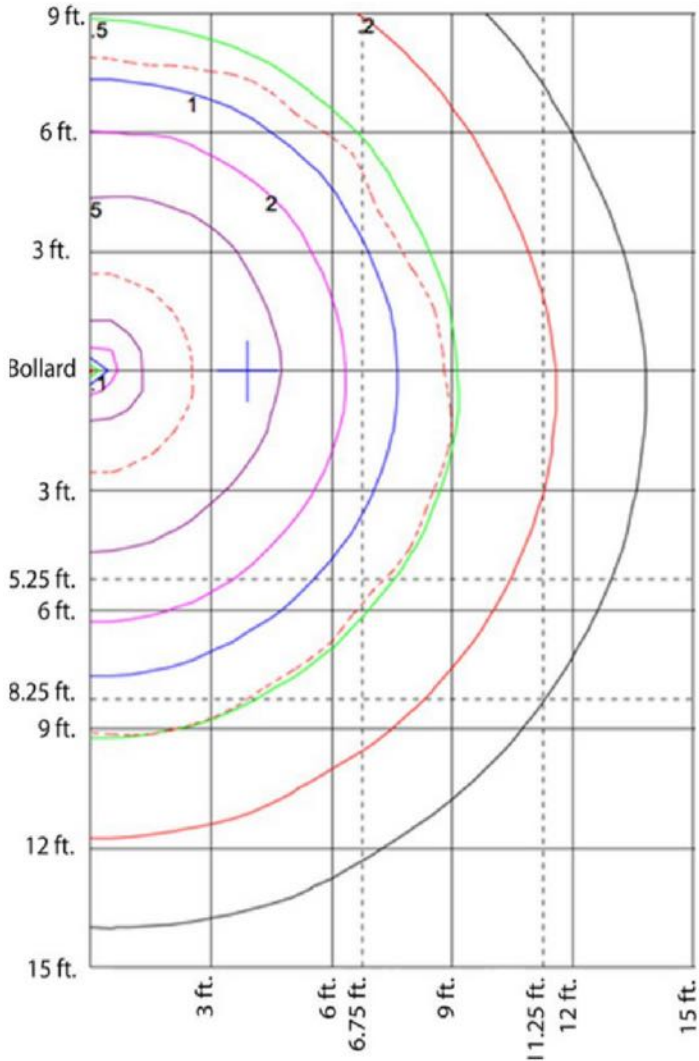

## MARI FEATURES

<b>Weight</b>	19lbs
<b>Dimensions</b>	8 3/16" x 42"
<b>Availability</b>	Typically ships in 7-10 business days
<b>Light Source</b>	LED Array
<b>Available Finishes</b>	Bronze
<b>Finish</b>	Die cast aluminum housing
<b>Lens</b>	Open Louvers
<b>Light Source Included</b>	LED Array
<b>Listings</b>	ETL Listed, IP65
<b>Mounting</b>	Mounting kit with 10" anchor bolts included
<b>Product Family</b>	VAND
<b>Rated Life</b>	L70 @ 50,000 hours
<b>System Watts</b>	25w
<b>Voltage</b>	120-277v
<b>Warranty</b>	5-Year Limited Warranty

## VAND PHOTOMETRIC DATA

**1 Footcandle  
at Up to 7'  
Away From  
the  
Bollard Light**