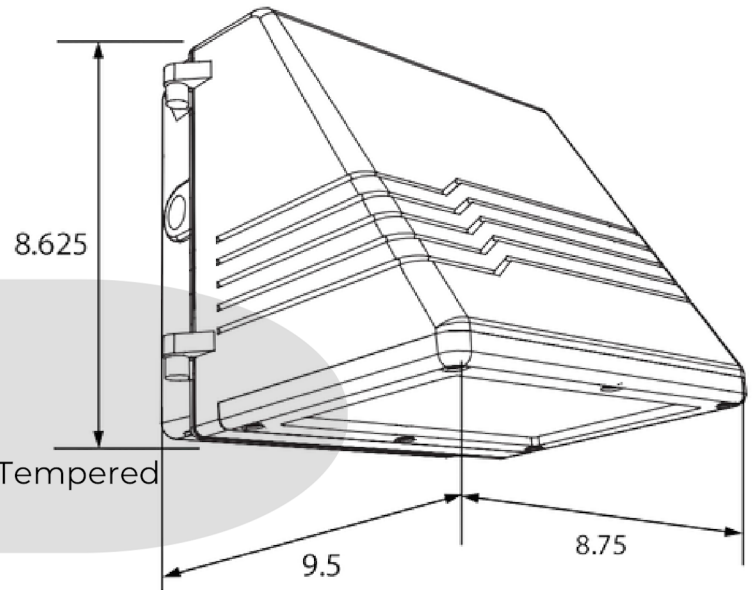

AccessFixtures

High-Performance Lighting Solutions

HEZE OPTIONS

OPTIONS

- 4000K, 5000K
- Optics: Type III or Type V
- 20KA Surge Protection
- 90min Emergency battery backup
- Tempered Clear Flat Glass Lens or Tempered Clear Flat Prismatic Glass Lens.

PHOTOMETRICS

PH: 800-468-9925
Sales@AccessFixtures.com
AccessFixtures.com

AccessFixtures
High-Performance Lighting Solutions