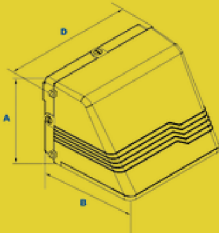

This HEZE wall pack fixture is made of die-cast aluminum and IP65 rated against water and dust.

highlights

Dimensions

Width (D)	14¼" (362mm)
Length (B)	11¾" (289mm)
Height (A)	9½" (232mm)

PH: 800-468-9925