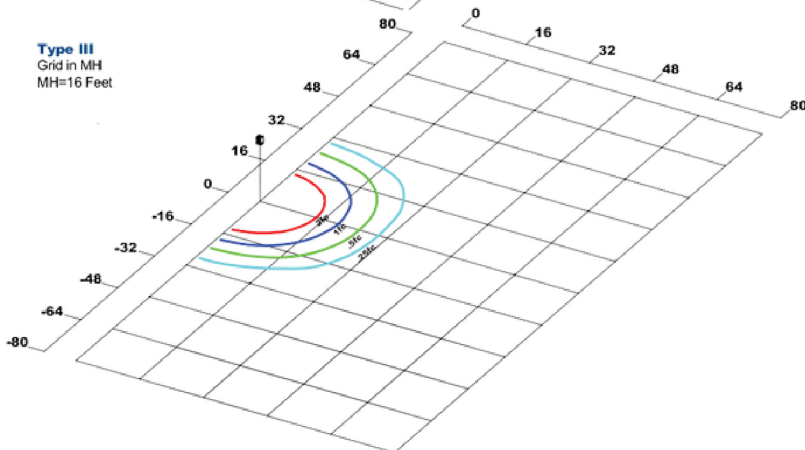

PHOTOMETRICS

Type III
Grid in MH
MH=16 Feet

Type V
Grid in MH
MH=16 Feet

PH: 800-468-9925
Sales@AccessFixtures.com
AccessFixtures.com

AccessFixtures
High-Performance Lighting Solutions