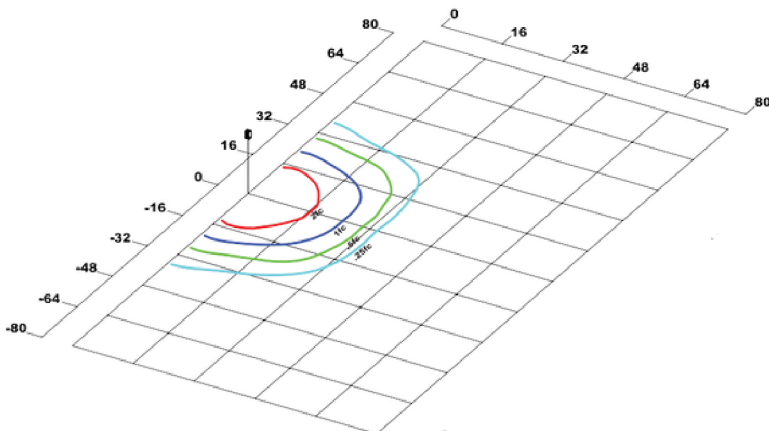

PHOTOMETRICS

Type III
Grid in MH
MH=16 Feet

Type V
Grid in MH
MH=16 Feet

PH: 800-468-9925
Sales@AccessFixtures.com
AccessFixtures.com

AccessFixtures
High-Performance Lighting Solutions