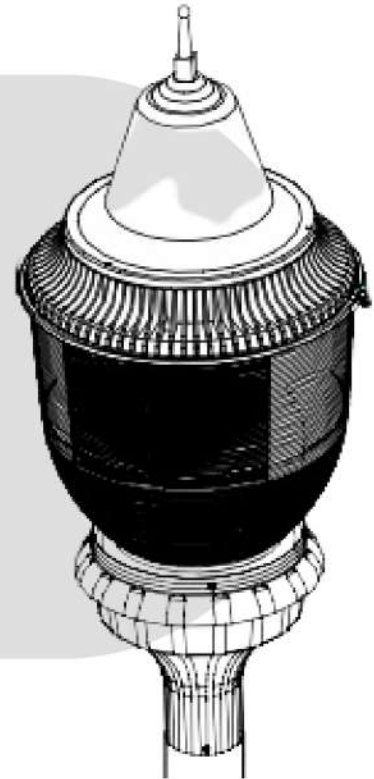

VILA OPTIONS

OPTIONS

- Choice of Type V or Type III optics
- Choice of Kelvin
- 37w, 68w, or 86w
- Choice of spear or fleur-de-lis finial
- Choice of standard, banded, or ornate housing
- Internal microwave sensor
- Contact a lighting specialist about custom RAL colors
- Single fuse
- Double fuse
- Microwave Sensor with Dimming, 120-277V
- Tenon Adaptor