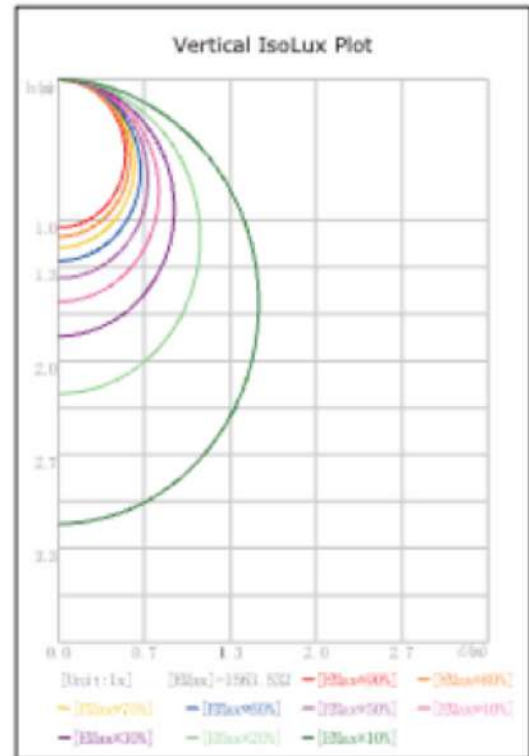

AccessFixtures

High-Performance Lighting Solutions

GAYA INTENSITY DISTRIBUTION DIAGRAM

GAYA PHOTOMETRICS