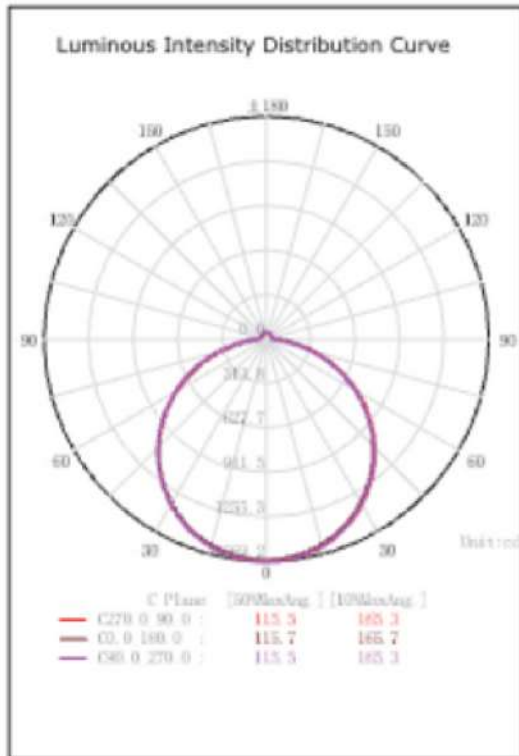

2

Selectable Wattage:

Get the exact amount of light desired using Selectable 20/30/40w, or 40/50/60w, and additional lighting control using the 0-10v dimmable driver.

3

Selectable Wattage:

GAYA has an LED array precisely engineered to provide even illumination while its frosted lens enhances light distribution and minimizes glare.

AccessFixtures

High-Performance Lighting Solutions

GAYA INTENSITY DISTRIBUTION DIAGRAM

GAYA PHOTOMETRICS