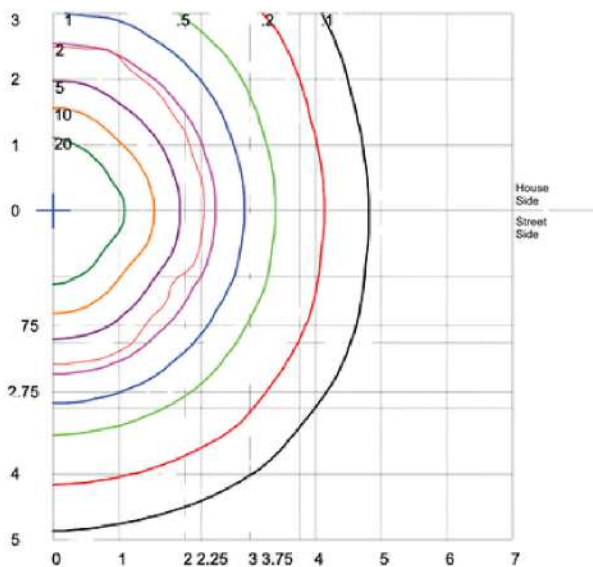

RITU PHOTOMETRICS

Distance in Units Of Mounting Height
Values Based On 10 Foot Mounting Height
1/2 Maximum Candela Trace Shown As Dashed Curve
(*) = Maximum Candela Point

Grid in MH
MH=10 Feet