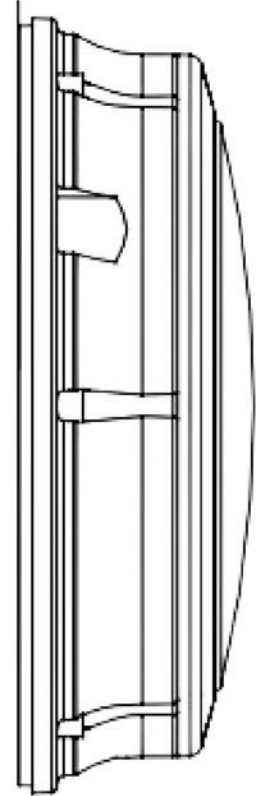

PH: 800-468-9925
Sales@AccessFixtures.com
AccessFixtures.com

AccessFixtures
High-Performance Lighting Solutions