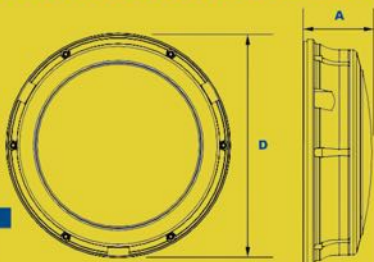

Dimensions

PH: 800-468-9925
Sales@AccessFixtures.com
AccessFixtures.com

AccessFixtures
High-Performance Lighting Solutions