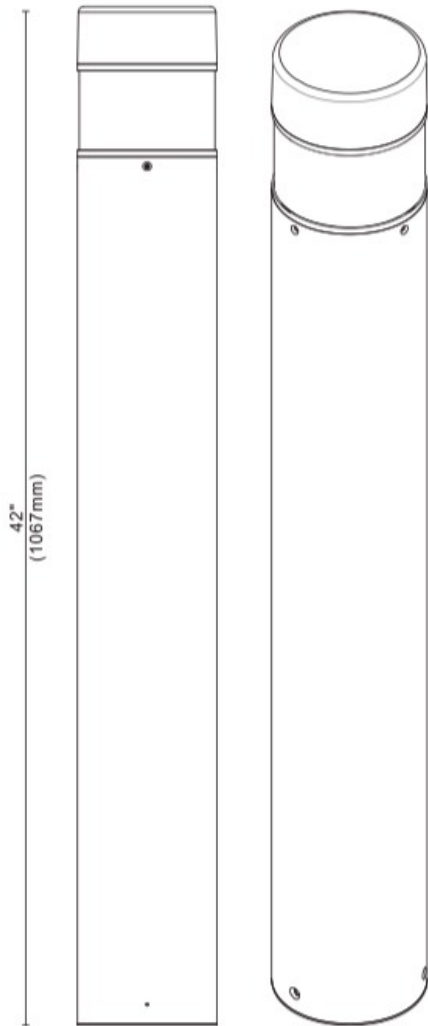

PYLA 30 Watt Round Flat Top Reflector LED Bollard Light

4000 Kelvin
3000 Lumens
120-277 Volts
4kV Surge Protection
70+ CRI
-40° Starting Temp
UV Stabilized Finish
UL for Wet Locations

Architectural Bronze