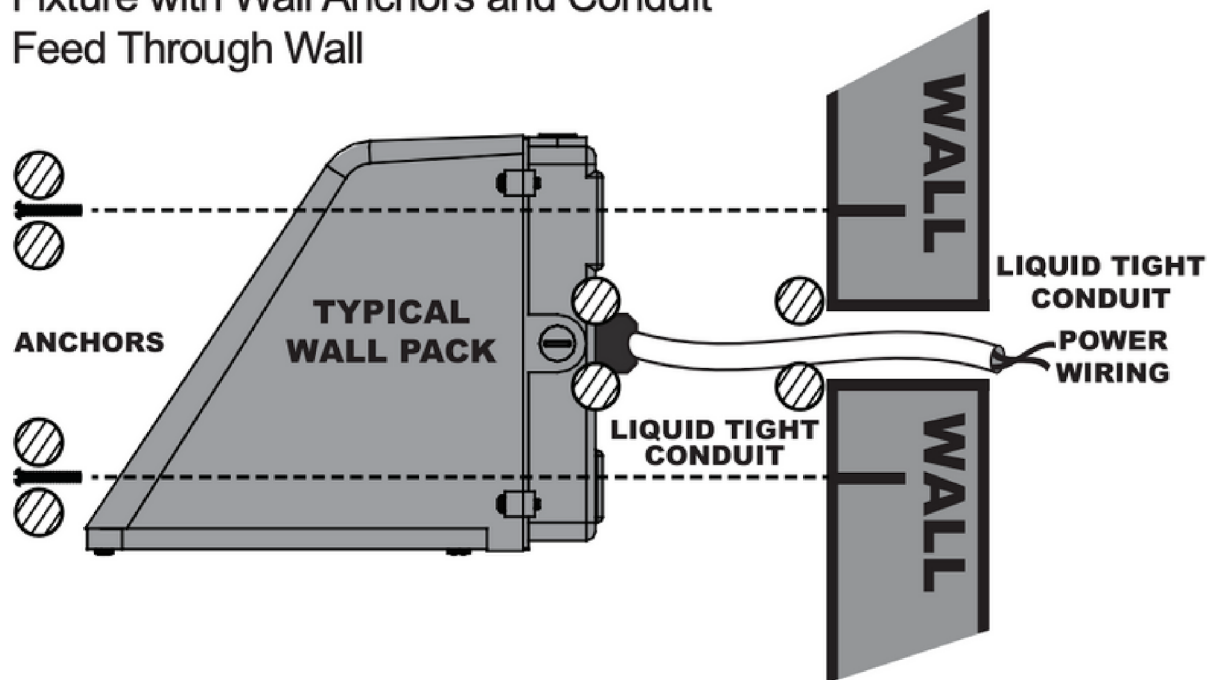

## **SEAL ALL POTENTIAL WATER ENTRY POINTS:**

- Perimeter of fixture housing at wall
  - Surfaces between fixture and gaskets
  - Surfaces between gaskets/fixtures and recessed junction boxes
  - Surfaces between fixture mounting plates and wall
  - Threaded couplings installed into housing
  - Wiring entrance points
  - Mounting holes and mounting hardware
  - Any unused mounting holes
  - Any opened and reinstalled coin plugs
- .....

## Fixture Using Surface Mount Conduit with Wall Anchors

1

## Fixture Over Recessed Box with Wall Anchors

2

Fixture Using Easy-Hang Bracket to Recessed Junction Box

3

Fixture with Wall Anchors and Conduit Feed Through Wall

4

# AccessFixtures

High-Performance Lighting Solutions

Fixture Over Recessed Box with Screws to Box

5

 **INDICATES SEALANT LOCATIONS**

**WATERPROOF SILICONE  
SEALANT REQUIRED!**

**FAILURE TO COMPLETELY SEAL FIXTURE WILL  
VOID PRODUCT WARRANTY**