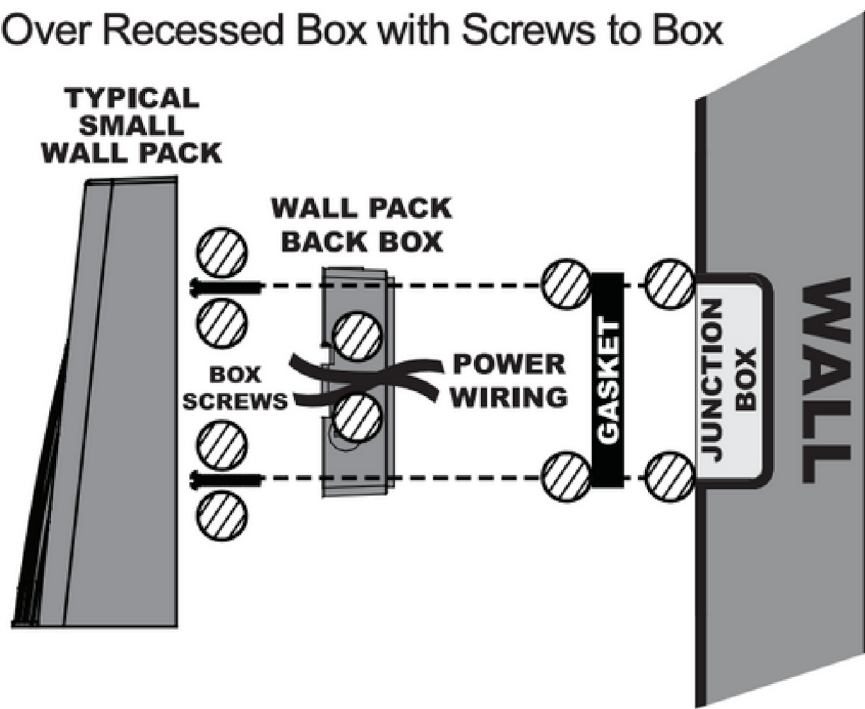

## **SEAL ALL POTENTIAL WATER ENTRY POINTS:**

- Perimeter of fixture housing at wall
  - Surfaces between fixture and gaskets
  - Surfaces between gaskets/fixtures and recessed junction boxes
  - Surfaces between fixture mounting plates and wall
  - Threaded couplings installed into housing
  - Wiring entrance points
  - Mounting holes and mounting hardware
  - Any unused mounting holes
  - Any opened and reinstalled coin plugs
- .....

## Fixture Using Surface Mount Conduit with Wall Anchors

1

## Fixture Over Recessed Box with Wall Anchors

2

Fixture Using Easy-Hang Bracket to Recessed Junction Box

3

Fixture with Wall Anchors and Conduit Feed Through Wall

4

# AccessFixtures

High-Performance Lighting Solutions

Fixture Over Recessed Box with Screws to Box

5

 **INDICATES SEALANT LOCATIONS**

**WATERPROOF SILICONE  
SEALANT REQUIRED!**

**FAILURE TO COMPLETELY SEAL FIXTURE WILL  
VOID PRODUCT WARRANTY**