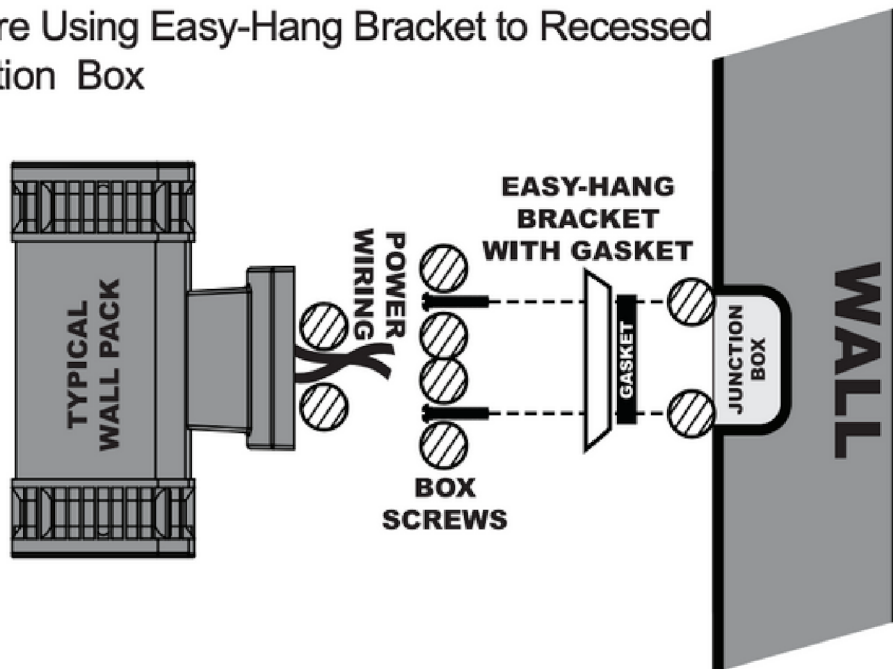

## **SEAL ALL POTENTIAL WATER ENTRY POINTS:**

- Perimeter of fixture housing at wall
  - Surfaces between fixture and gaskets
  - Surfaces between gaskets/fixtures and recessed junction boxes
  - Surfaces between fixture mounting plates and wall
  - Threaded couplings installed into housing
  - Wiring entrance points
  - Mounting holes and mounting hardware
  - Any unused mounting holes
  - Any opened and reinstalled coin plugs
- .....

## Fixture Using Surface Mount Conduit with Wall Anchors

1

## Fixture Over Recessed Box with Wall Anchors

2

Fixture Using Easy-Hang Bracket to Recessed Junction Box

3

Fixture with Wall Anchors and Conduit Feed Through Wall

4

# AccessFixtures

High-Performance Lighting Solutions

Fixture Over Recessed Box with Screws to Box

5

 **INDICATES SEALANT LOCATIONS**

**WATERPROOF SILICONE  
SEALANT REQUIRED!**

**FAILURE TO COMPLETELY SEAL FIXTURE WILL  
VOID PRODUCT WARRANTY**