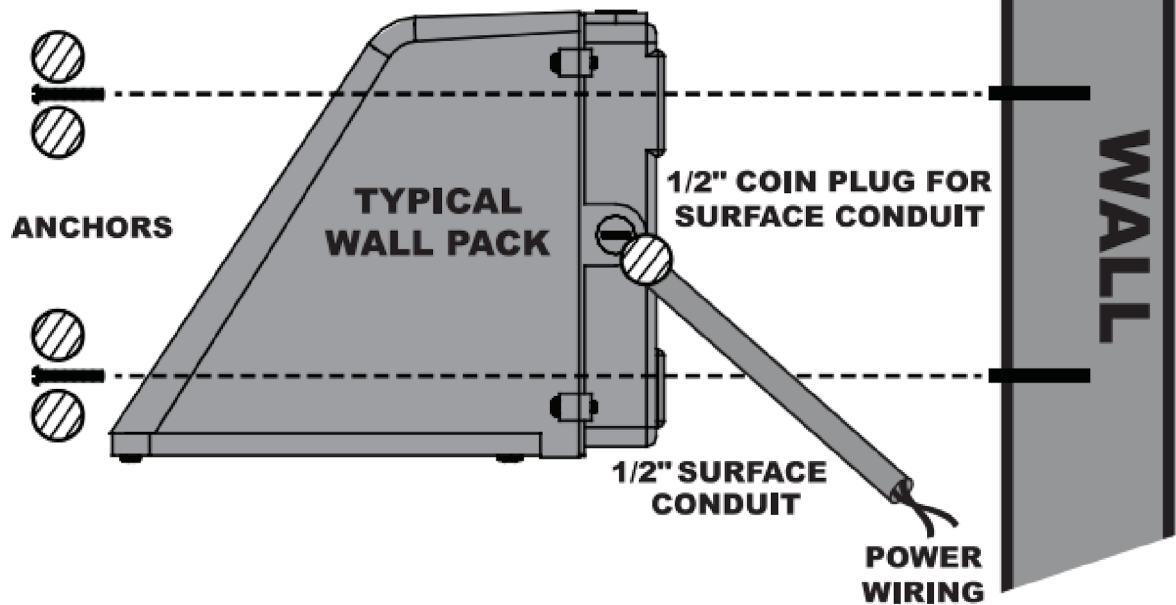

## **SEAL ALL POTENTIAL WATER ENTRY POINTS:**

- Perimeter of fixture housing at wall
  - Surfaces between fixture and gaskets
  - Surfaces between gaskets/fixtures and recessed junction boxes
  - Surfaces between fixture mounting plates and wall
  - Threaded couplings installed into housing
  - Wiring entrance points
  - Mounting holes and mounting hardware
  - Any unused mounting holes
  - Any opened and reinstalled coin plugs
- .....

## Fixture Using Surface Mount Conduit with Wall Anchors

1