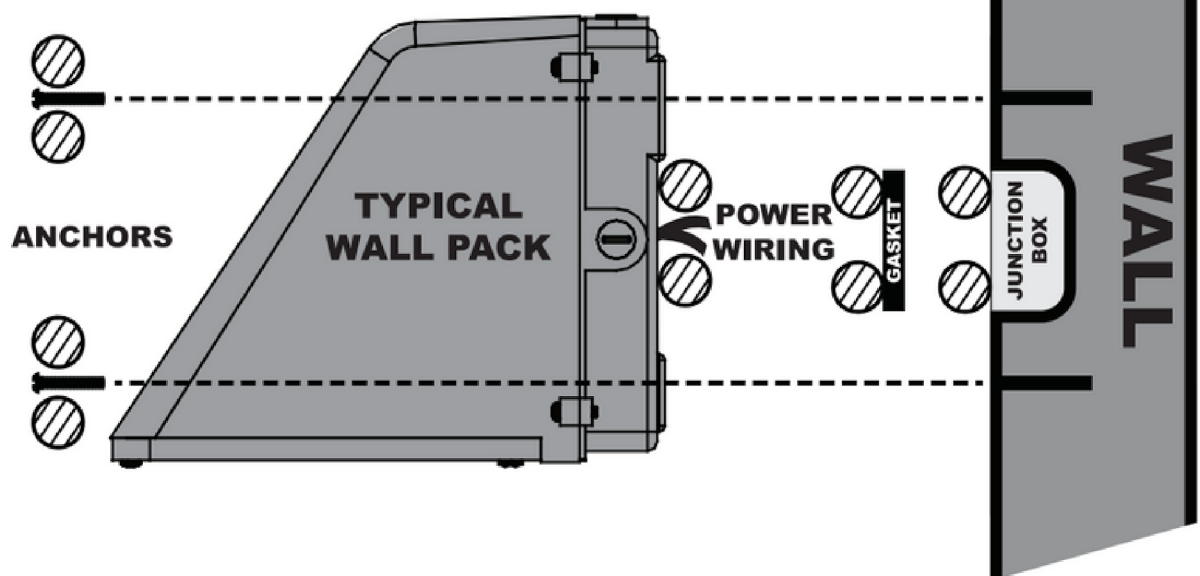

## **SEAL ALL POTENTIAL WATER ENTRY POINTS:**

- Perimeter of fixture housing at wall
  - Surfaces between fixture and gaskets
  - Surfaces between gaskets/fixtures and recessed junction boxes
  - Surfaces between fixture mounting plates and wall
  - Threaded couplings installed into housing
  - Wiring entrance points
  - Mounting holes and mounting hardware
  - Any unused mounting holes
  - Any opened and reinstalled coin plugs
- .....

## Fixture Using Surface Mount Conduit with Wall Anchors

1

## Fixture Over Recessed Box with Wall Anchors

2

Fixture Using Easy-Hang Bracket to Recessed Junction Box

3

Fixture with Wall Anchors and Conduit Feed Through Wall

4