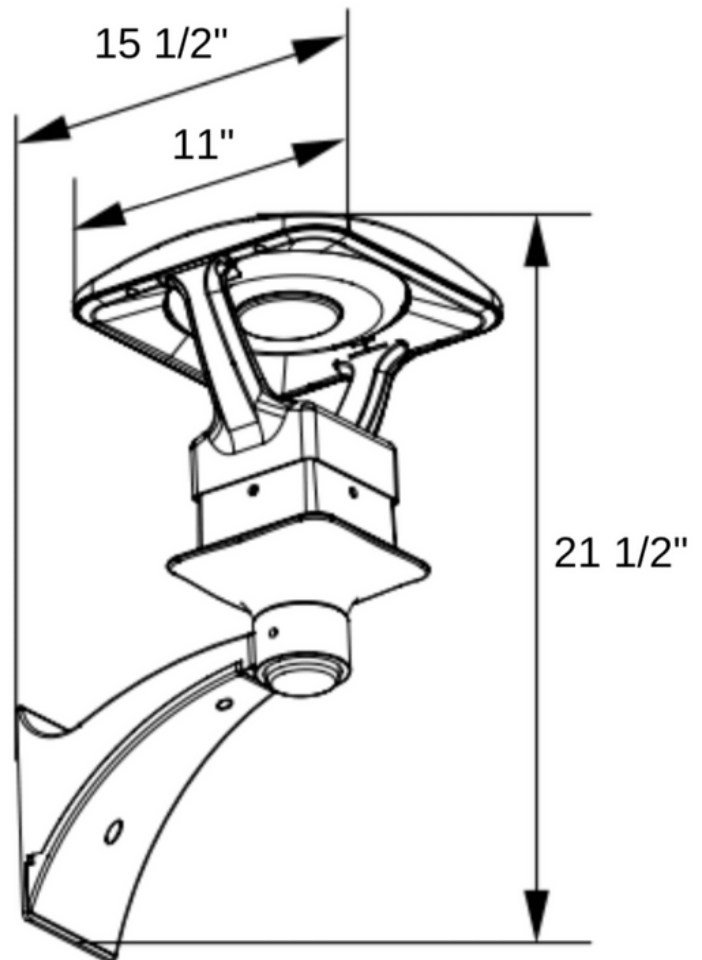

PH: 800-468-9925
Sales@AccessFixtures.com
AccessFixtures.com

AccessFixtures
High-Performance Lighting Solutions