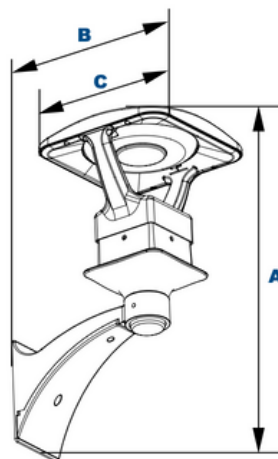

ARIE FEATURES

Light Source	LED
Kelvin	3000K, 400K, 5000K
Watts	19w
Color Options	Black, Bronze, Custom RAL
Housing	Die-cast aluminum
CRI	80+
Lumens	2081
Lens	Opalescent polycarbonate diffuser lens
BUG Rating	1, 1, 0
Rated Life	187,000 Hours
Mounting Height	10 ft., 15 ft.
Mounting	Includes decorative mounting arm, Includes template for mounting directly over 4-inch electrical box
Listings	IP66, CSA: Listed for wet locations
Product Family	ARIE
Voltage	100-277 VAC
Warranty	5-year limited warranty

Dimensions

Width² (C)	11" (279mm)
Height (A)	21½" (547mm)
Length (B)	15½" (394mm)

PHOTOMETRIC ANALYSIS