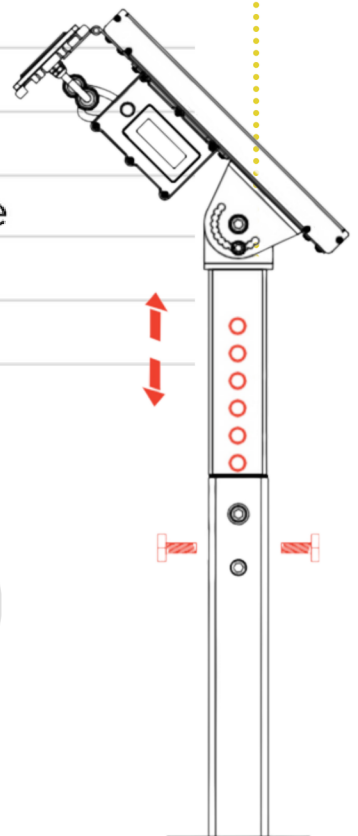

3 **All In One Solution:**
SYNO is a sleek fixture with an integrated, low profile solar panel.

highlights

PH: 800-468-9925

Sales@AccessFixtures.com

AccessFixtures.com

AccessFixtures

High-Performance Lighting Solutions

SYNO FEATURES

System Watts	10w, 20w
Lumen Output	1000, 2000
Kelvin	590nm Amber, FWC Certified
CRI	>70
Solar Panel	12V 13W / 12V 26W
Casting	PC & Aluminum
Optic	50° X80°480°50°X (10w)
Listings	IP65 rated
Product Family	SYNO
Operation Mode	First 4 hours 100% brightness, 25% brightness till dawn
Battery Charge Time	8-10hrs (1000W/m2)
Run Time (at full power)	2-3 Days
Warranty	5-Year Limited Warranty
Mounting Options	19.5" Ground Mount Spike
Operating Temperature	-4 °F to 149 °F
Charging Temperature	32 °F to 113°F

OPTIONS

- 10w & 20w
- 4000K, 5000K
- 19.5" Ground Mount Spike

AccessFixtures

High-Performance Lighting Solutions

SYNO INSTALLATION

1.

SECURE MOUNTING

For signage near the ground, the SYNO can use a drill installation into concrete, to create a secure, tightly bolted fixture.

2.

ATTACH

Attach light by using scale holes

SYNO INSTALLATION

3.

THE RIGHT ANGLE

You can adjust the angles of your SYNO solar light, ensuring that no matter the installation, you can provide a right angle in different weather, signs, or temperature situations.