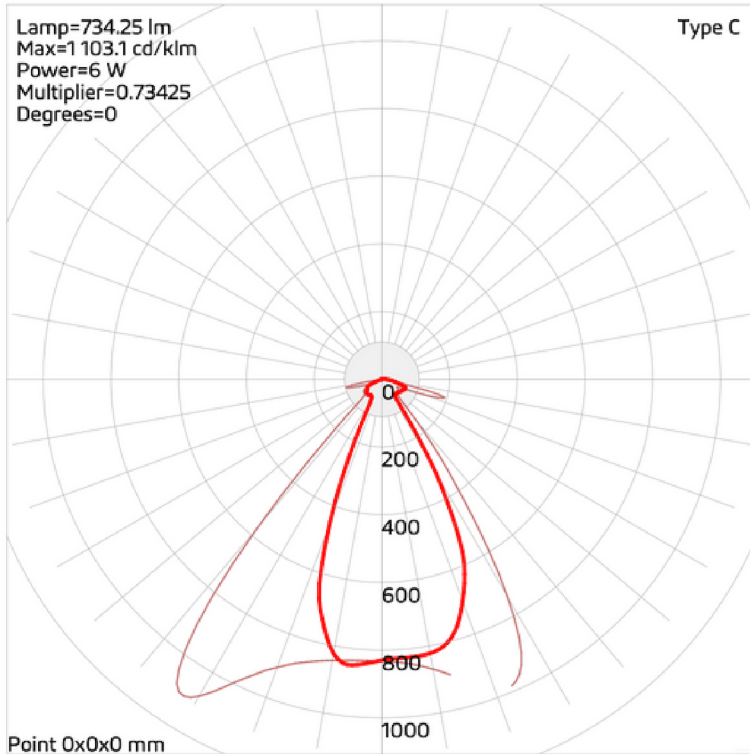

2. Press it into the grassland or soil.

The SYNO packaging does not include the spike, please place order separately.

Note: The SYNO packaging does not include the spike, please place order separately.

SYNO PHOTOMETRICS

SYNO 10W

SYNO 20W