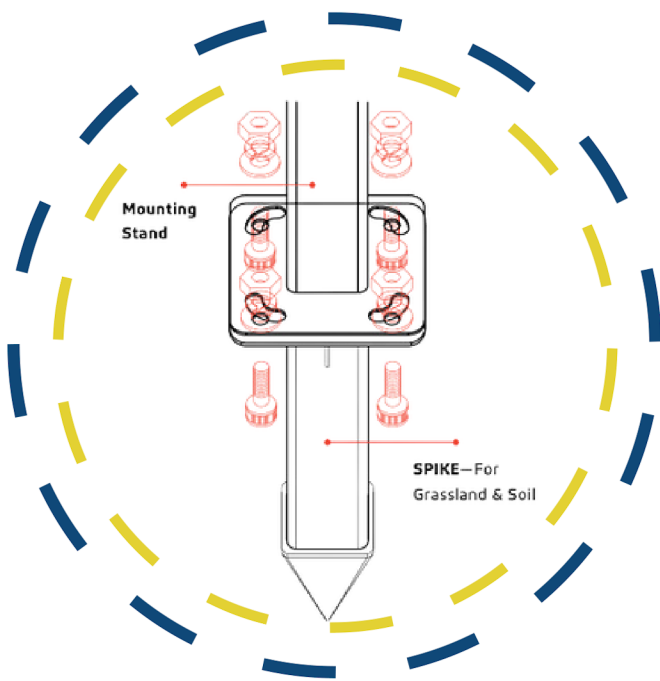

OPTIONS

- 10w & 20w
- 4000K, 5000K
- 19.5" Ground Mount Spike

AccessFixtures

High-Performance Lighting Solutions

SYNO INSTALLATION

1.

SECURE MOUNTING

For signage near the ground, the SYNO can use a drill installation into concrete, to create a secure, tightly bolted fixture.

2.

ATTACH

Attach light by using scale holes

SYNO INSTALLATION

3.

THE RIGHT ANGLE

You can adjust the angles of your SYNO solar light, ensuring that no matter the installation, you can provide a right angle in different weather, signs, or temperature situations.

4.

OPTIMIZE

Optimize efficiency by rotation
Panel and Light

SYNO INSTALLATION

5.

GROUND MOUNT—FOR GRASSLAND & SOIL

If you want to install the SYNO on grassland and soil, you need a SPIKE accessory.

1. Attach the SPIKE to the Mounting Stand and secure with four screws.

2. Press it into the grassland or soil.

The SYNO packaging does not include the spike, please place order separately.

Note: The SYNO packaging does not include the spike, please place order separately.

SYNO PHOTOMETRICS