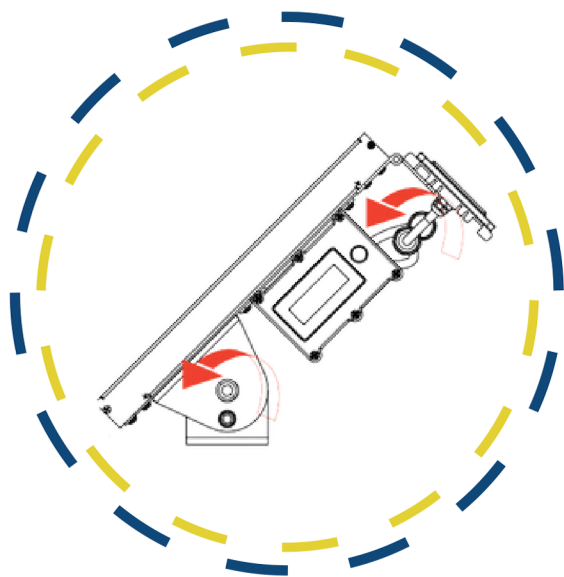

OPTIONS

- 10w & 20w
- 4000K, 5000K
- 19.5" Ground Mount Spike

AccessFixtures

High-Performance Lighting Solutions

SYNO INSTALLATION

1.

SECURE MOUNTING

For signage near the ground, the SYNO can use a drill installation into concrete, to create a secure, tightly bolted fixture.

2.

ATTACH

Attach light by using scale holes

SYNO INSTALLATION

3.

THE RIGHT ANGLE

You can adjust the angles of your SYNO solar light, ensuring that no matter the installation, you can provide a right angle in different weather, signs, or temperature situations.

4.

OPTIMIZE

Optimize efficiency by rotation
Panel and Light

SYNO INSTALLATION

5.

GROUND MOUNT—FOR GRASSLAND & SOIL

If you want to install the SYNO on grassland and soil, you need a SPIKE accessory.

1. Attach the SPIKE to the Mounting Stand and secure with four screws.