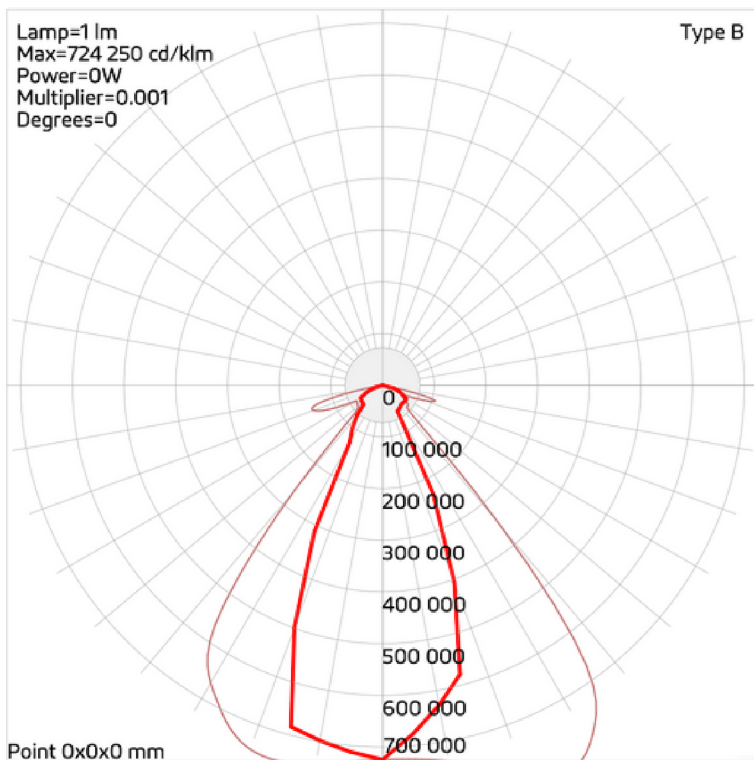

2. Press it into the grassland or soil.

The SYNO packaging does not include the spike, please place order separately.

Note: The SYNO packaging does not include the spike, please place order separately.

SYNO PHOTOMETRICS

SYNO 10W

SYNO 20W