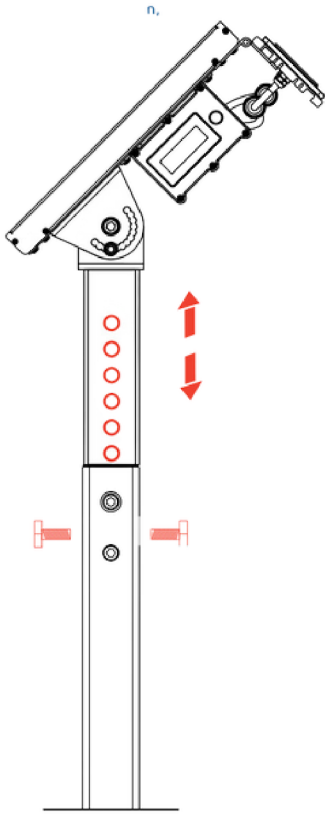

OPTIONS

- 10w & 20w
- 4000K, 5000K
- 19.5" Ground Mount Spike

AccessFixtures

High-Performance Lighting Solutions

SYNO INSTALLATION

1.

SECURE MOUNTING

For signage near the ground, the SYNO can use a drill installation into concrete, to create a secure, tightly bolted fixture.

2.

ATTACH

Attach light by using scale holes

SYNO INSTALLATION

3.

THE RIGHT ANGLE

You can adjust the angles of your SYNO solar light, ensuring that no matter the installation, you can provide a right angle in different weather, signs, or temperature situations.

4.

OPTIMIZE

Optimize efficiency by rotation
Panel and Light

SYNO INSTALLATION

5.

GROUND MOUNT—FOR GRASSLAND & SOIL

If you want to install the SYNO on grassland and soil, you need a SPIKE accessory.

1. Attach the SPIKE to the Mounting Stand and secure with four screws.