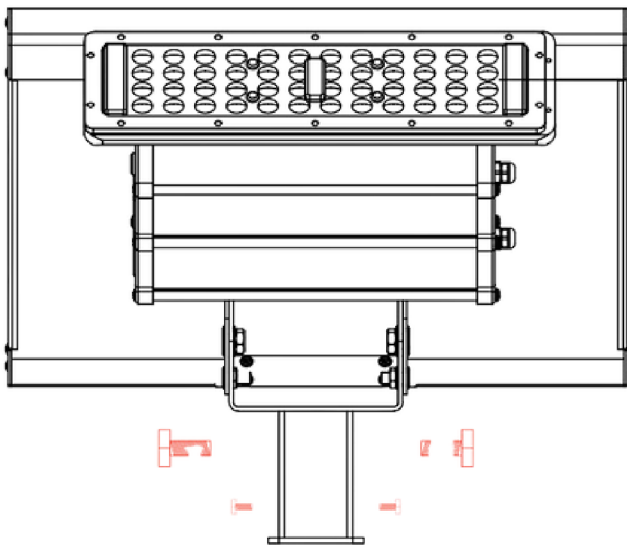

OPTIONS

- 10w & 20w
- 4000K, 5000K
- 19.5" Ground Mount Spike

AccessFixtures

High-Performance Lighting Solutions

SYNO INSTALLATION

1.

SECURE MOUNTING

For signage near the ground, the SYNO can use a drill installation into concrete, to create a secure, tightly bolted fixture.

2.

ATTACH

Attach light by using scale holes

SYNO INSTALLATION

3.

THE RIGHT ANGLE

You can adjust the angles of your SYNO solar light, ensuring that no matter the installation, you can provide a right angle in different weather, signs, or temperature situations.

4.

OPTIMIZE

Optimize efficiency by rotation
Panel and Light

SYNO INSTALLATION

5.

GROUND MOUNT—FOR GRASSLAND & SOIL

If you want to install the SYNO on grassland and soil, you need a SPIKE accessory.

1. Attach the SPIKE to the Mounting Stand and secure with four screws.