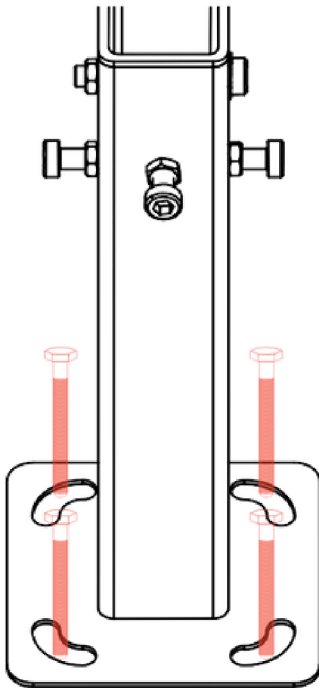

OPTIONS

- 10w & 20w
- 4000K, 5000K
- 19.5" Ground Mount Spike

AccessFixtures

High-Performance Lighting Solutions

SYNO INSTALLATION

1.

SECURE MOUNTING

For signage near the ground, the SYNO can use a drill installation into concrete, to create a secure, tightly bolted fixture.

2.

ATTACH

Attach light by using scale holes

SYNO INSTALLATION

3.

THE RIGHT ANGLE

You can adjust the angles of your SYNO solar light, ensuring that no matter the installation, you can provide a right angle in different weather, signs, or temperature situations.