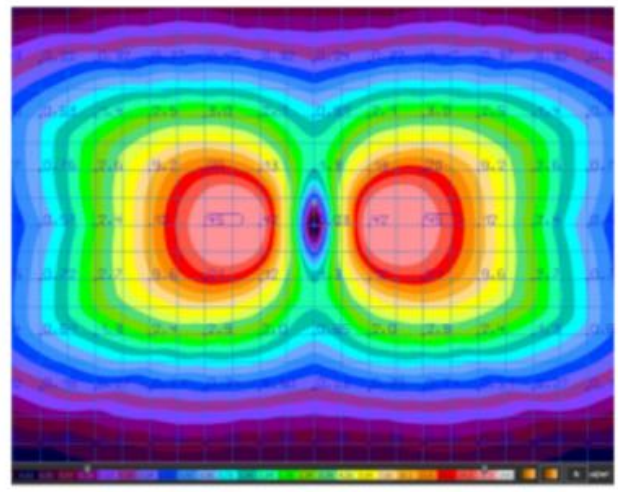

PH: 800-468-9925
Sales@AccessFixtures.com
AccessFixtures.com

AccessFixtures
High-Performance Lighting Solutions

AccessFixtures

High-Performance Lighting Solutions

PHOTOMETRIC ANALYSIS

ARCI 14 19.7"
1fc up to 5' / 6' across and 2'6" out

ARCI 24 19.7"
1fc up to 6' across and 3' out

ARCI 14 35.4"
1fc up to 8' / 9'6" across and 4'6" out

ARCI 24 35.4"
1fc up to 9' across and 5' out

OPTIONS

OPTIONS

- 3000K, 4000K, or 5000K
- Backlight Shield
- Type III, Type IV, or Type V Optics
- Surge Protection
- 19.6" High, 36" High, or 43" High