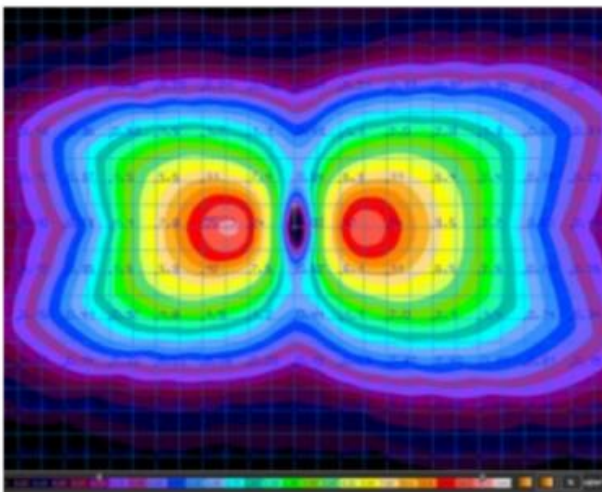

ARCI 24 19.7"
1fc up to 6' across and 3' out

ARCI 14 35.4"
1fc up to 8' / 9'6" across and 4'6" out

ARCI 24 35.4"
1fc up to 9' across and 5' out

OPTIONS

OPTIONS

- 3000K, 4000K, or 5000K
- Backlight Shield
- Type III, Type IV, or Type V Optics
- Surge Protection
- 19.6" High, 36" High, or 43" High