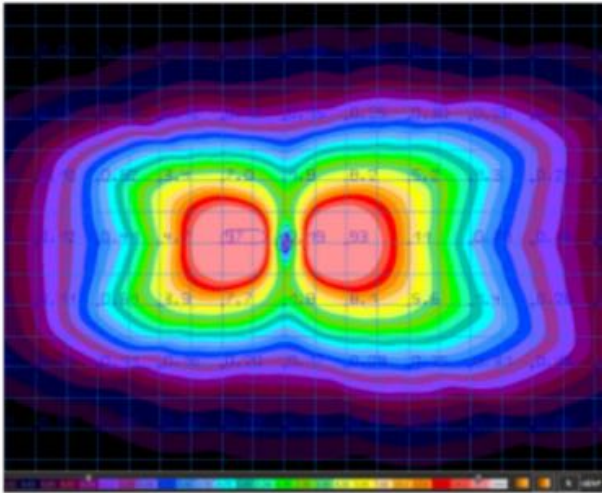

PH: 800-468-9925
Sales@AccessFixtures.com
AccessFixtures.com

AccessFixtures
High-Performance Lighting Solutions

AccessFixtures

High-Performance Lighting Solutions

PHOTOMETRIC ANALYSIS

ARCI 14 19.7"
1fc up to 5' / 6' across and 2'6" out

ARCI 24 19.7"
1fc up to 6' across and 3' out

ARCI 14 35.4"
1fc up to 8' / 9'6" across and 4'6" out

ARCI 24 35.4"
1fc up to 9' across and 5' out

OPTIONS

OPTIONS

- 3000K, 4000K, or 5000K
- Backlight Shield
- Type III, Type IV, or Type V Optics
- Surge Protection
- 19.6" High, 36" High, or 43" High