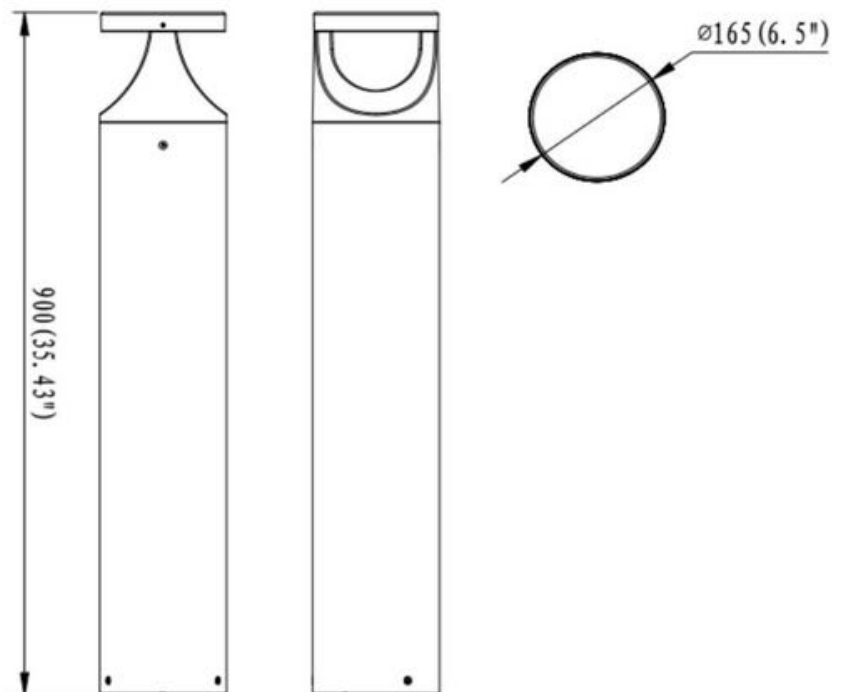

Marine Grade Finish:

This bollard light is standard with a marine-grade finish for extra protection.

highlights

PH: 800-468-9925
Sales@AccessFixtures.com
AccessFixtures.com

AccessFixtures
High-Performance Lighting Solutions