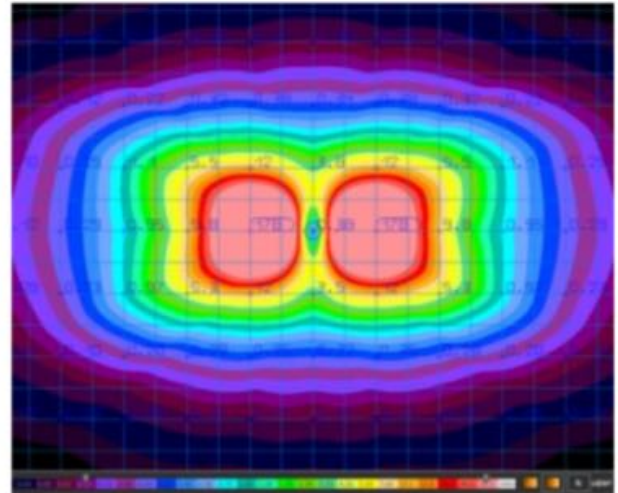

ARCI 24 19.7"
1fc up to 6' across and 3' out

ARCI 14 35.4"
1fc up to 8' / 9'6" across and 4'6" out

ARCI 24 35.4"
1fc up to 9' across and 5' out

OPTIONS

OPTIONS

- 3000K, 4000K, or 5000K
- Backlight Shield
- Type III, Type IV, or Type V Optics
- Surge Protection
- 19.6" High, 36" High, or 43" High