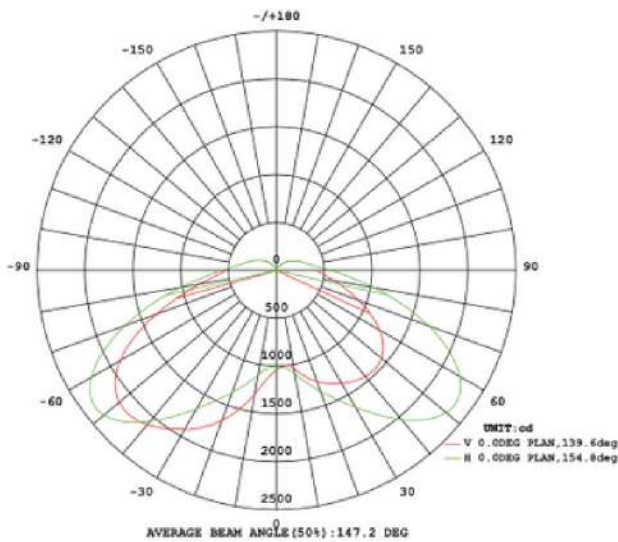

RADE PHOTOMETRICS

Type V