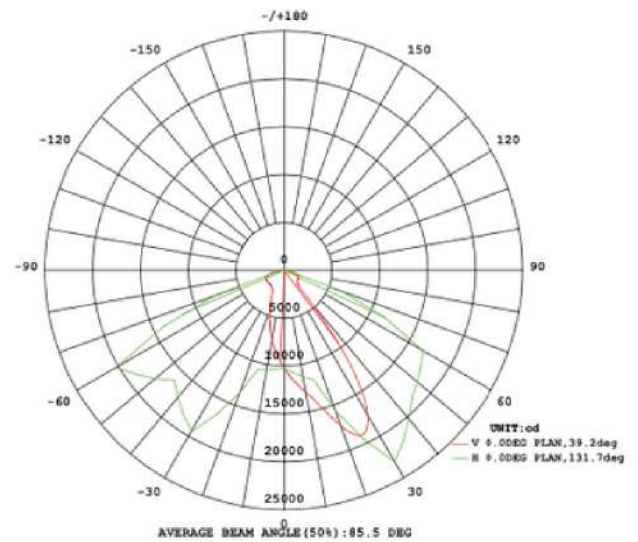

AccessFixtures

High-Performance Lighting Solutions

RADE OPTIONS:

OPTIONS

- 30w or 60w
- Optional photocell
- 120-277v or 347-480v

RADE PHOTOMETRICS

Type III