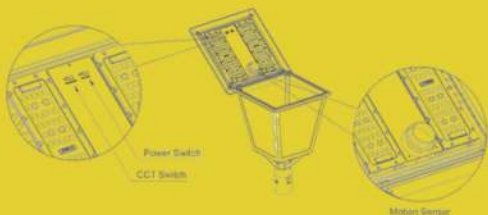

# RADE

LED Post Top Light

[AccessFixtures.com](http://AccessFixtures.com)

1

**Selectable Kelvin & Optics:**

Get the exact Kelvin and Optics you want at the site with the flick of a smart controller switch. Choose from 3000K, 4000K, or 5000 Kelvin, or Type 3 or Type 5 optics.

2

**Enhanced Light Distribution:**

RADE has an LED array precisely engineered to provide even illumination while its frosted lens enhances light distribution and minimizes glare.

3

**Photocell:**

Integrated photocell makes for easy on-off control and energy savings.