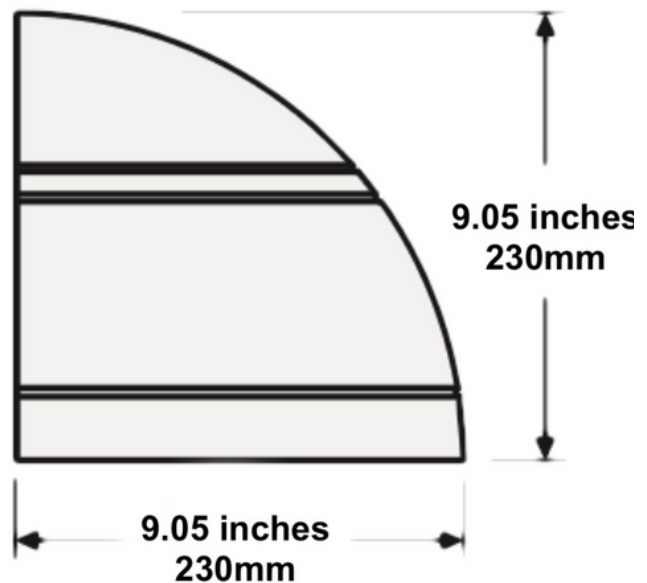

PH: 800-468-9925
Sales@AccessFixtures.com
AccessFixtures.com

AccessFixtures
High-Performance Lighting Solutions