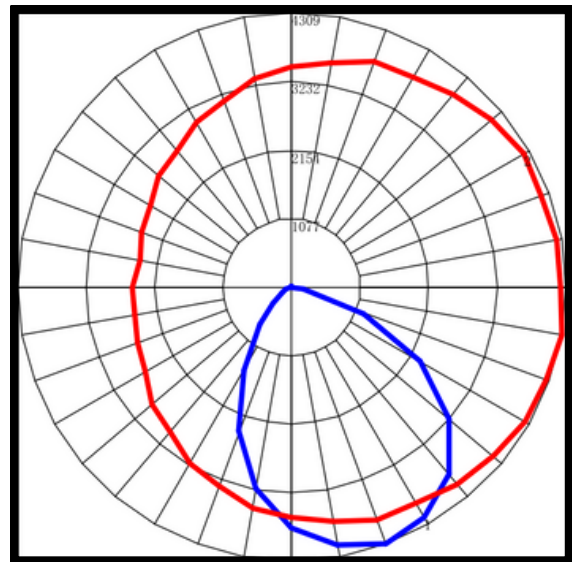

AccessFixtures

High-Performance Lighting Solutions

ANGY FEATURES

Weight	13 Pounds
Finish	8 Stage UV Stabilized Powdercoat finish
Finish Color	Bronze, Custom RAL Optional with MOQ
Color Rendering Index (CRI)	70+ CRI
Optics	Type IV (T4) or Type V (T5)
Color Temperature - Kelvin	3000K, 4000K or 5000K
Housing	Heavy Duty Die-cast Aluminum
Lens	Glare Reduction Lens
LED Type	LED Array
System Watts	Selectable 15/30/50/72
Luminaire Lumens*	1,750 to 8,407
Luminaire Lumens per Watt*	116
Dimensions in Inches	18.1w x 9.05h x 9.05d
Dimensions in mm Without Mount	460w x 230h x 230d
Mounts	Wall Mount
Rated Life	L70 @ 50,000 Hours
Voltage	120-277v
Surge Protection	6kV Standard
Controls	Photocell (optional)
Operating Temperature	-40°C Start
Wet Location Rated	IP65
Listings	DLC, UL, CUL, CE, RoHs
Warranty	5 Years

ANGY OPTICS

Wide Throw

Forward Throw

BUG Rating: 3, 2, 1