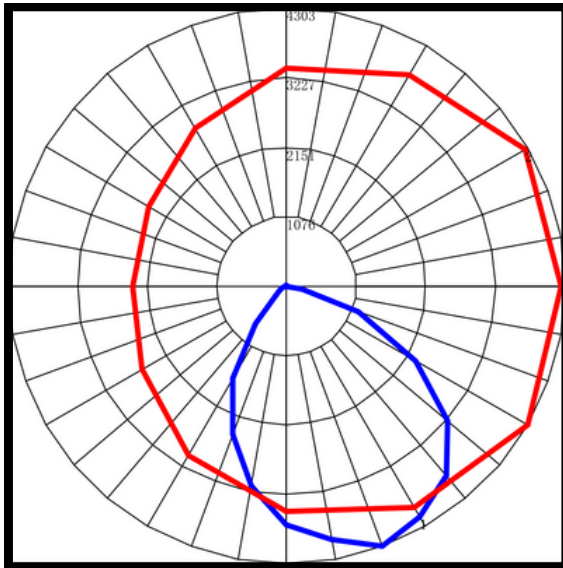

Forward Throw