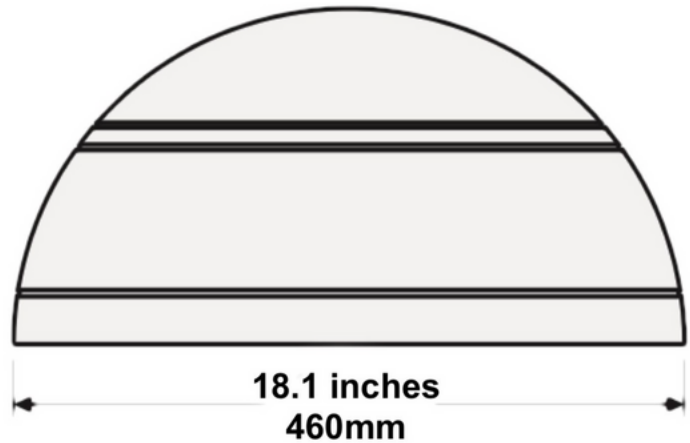

PH: 800-468-9925
Sales@AccessFixtures.com
AccessFixtures.com

AccessFixtures
High-Performance Lighting Solutions