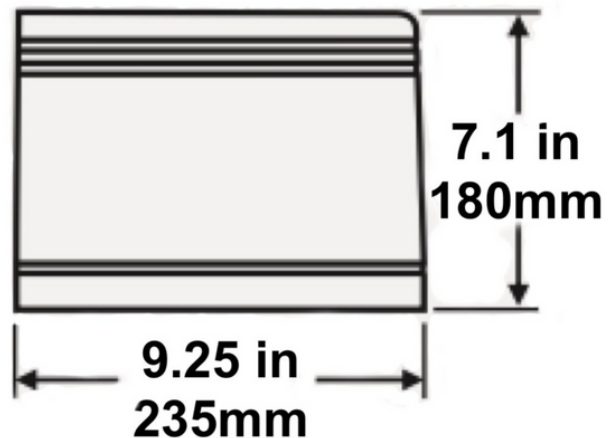

BAKO

LED WALL PACK

AccessFixtures.com

1 Architectural Lighting: The up light accentuates the building while the downlight illuminates the walkway

2 Low Glare: Glare reduction lens provides superior light distribution while minimizing glare

3 Select the Optics: Available with T4 wide or T5 forward throw optics for maximum illumination

highlights