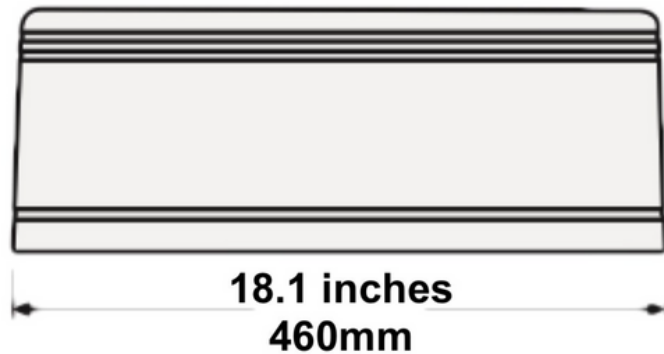

BAKO

LED WALL PACK

AccessFixtures.com

1 Architectural Lighting: The up light accentuates the building while the downlight illuminates the walkway

2 Low Glare: Glare reduction lens provides superior light distribution while minimizing glare

3 Select the Optics: Available with T4 wide or T5 forward throw optics for maximum illumination

highlights