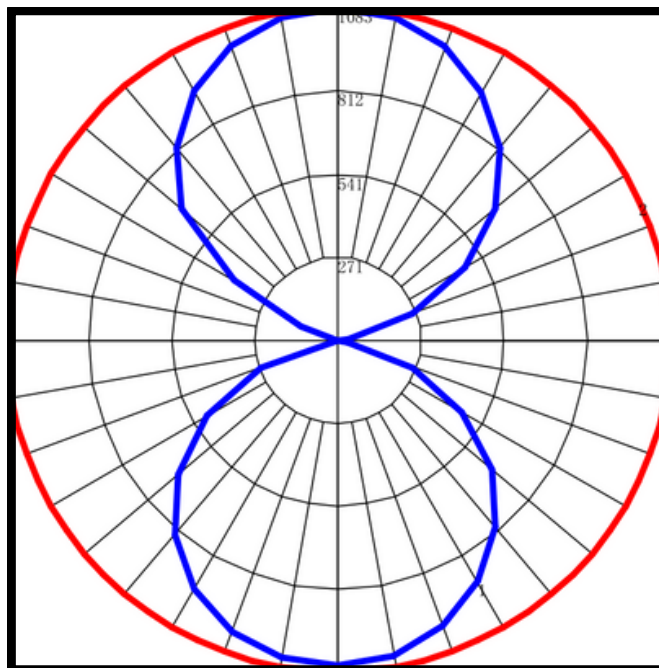

BAKO OPTICS