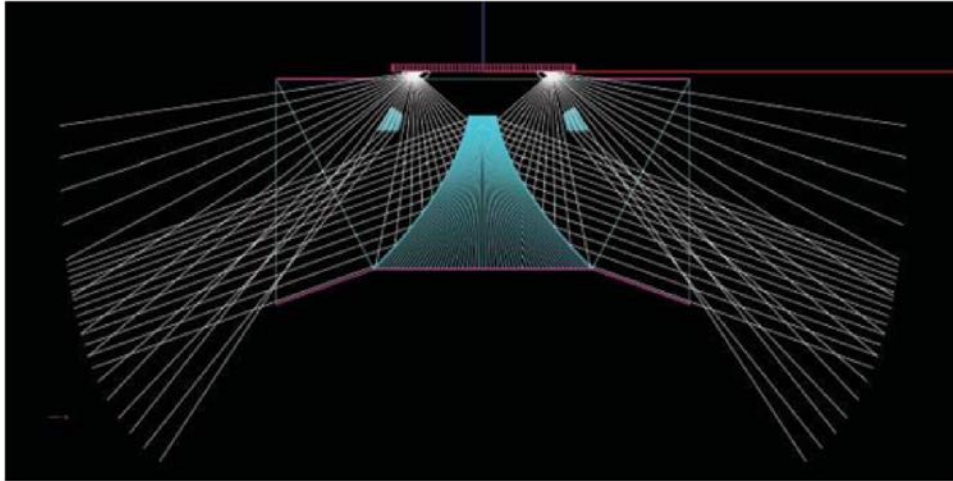

ARRI PHOTOMETRIC DATA

PH: 800-468-9925
Sales@AccessFixtures.com
AccessFixtures.com

AccessFixtures
High-Performance Lighting Solutions