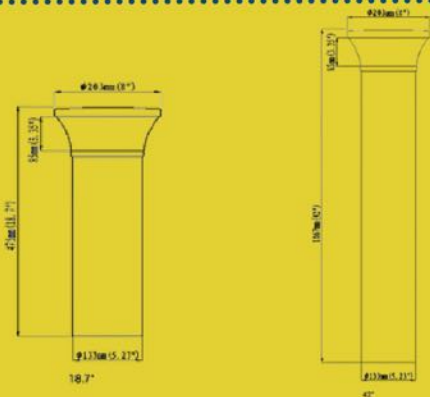

SPEC SHEET

ARRI

14 W LED SELECTABLE KELVIN BOLLARD LIGHT

AccessFixtures.com

1 Selectable Kelvin:
Easily select the Kelvin you want with the flick of a switch ensuring the correct Kelvin for your location

2 Type V Optics:
LEDs are mounted in the head aimed down and reflect off of the cone reflector for wide 360° light distribution

100%, 75%, 50%, 30% adjustable

PH: 800-468-9925
Sales@AccessFixtures.com
AccessFixtures.com

AccessFixtures
High-Performance Lighting Solutions

14W ARRI FEATURES

Weight	18.7 inch: 8.38lbs 42 inch: 12.35lbs
Dimensions	18.7 inch: 5.23"×18.7" 42 inch: 23"×42"
Availability	Typically ships in 3-4 weeks
Light Source	LED
Available Finishes	Black, White, Gray, Bronze
Finish	Power coating
Lens	Polycarbonate optical lens
Light Source Included	LED 3030
Listings	IP66, IK10
Mounting	Mounting kit with anchor bolts
Product Family	ARRI
Rated Life	L70 @ 153,000 Hours
Material	Polycarbonate optical lens Aluminum alloy
System Watts	14w
Voltage	120-277 Vac 50 / 60 Hz
Beam Angle	R06401 (Type V)
Control	Non-dim/Dimmable
CRI	Ra80 (Ra70 optional)
Warranty	5-Year Limited Warranty