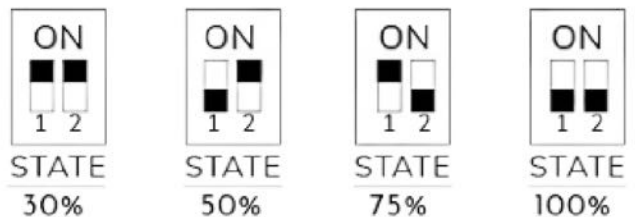

SPEC SHEET

ARRI

14 W LED SELECTABLE KELVIN BOLLARD LIGHT

AccessFixtures.com

1 Selectable Kelvin:
Easily select the Kelvin you want with the flick of a switch ensuring the correct Kelvin for your location

2 Type V Optics:
LEDs are mounted in the head aimed down and reflect off of the cone reflector for wide 360° light distribution

3 Premium Build:
EXTREME-LIFE L70 @ 153,000 hours, IP66 rated against water jets, and Marine Grade finish for maximum life and durability

highlights

3 CCT Adjustable

3000K, 4000K, 5000K adjustable

4 Power Adjustable

100%, 75%, 50%, 30% adjustable

PH: 800-468-9925
Sales@AccessFixtures.com
AccessFixtures.com

AccessFixtures
High-Performance Lighting Solutions

14W ARRI FEATURES

Weight	18.7 inch: 8.38lbs 42 inch: 12.35lbs
Dimensions	18.7 inch: 5.23"×18.7" 42 inch: 23"×42"
Availability	Typically ships in 3-4 weeks
Light Source	LED
Available Finishes	Black, White, Gray, Bronze
Finish	Power coating
Lens	Polycarbonate optical lens
Light Source Included	LED 3030
Listings	IP66, IK10
Mounting	Mounting kit with anchor bolts
Product Family	ARRI
Rated Life	L70 @ 153,000 Hours
Material	Polycarbonate optical lens Aluminum alloy
System Watts	14w
Voltage	120-277 Vac 50 / 60 Hz
Beam Angle	R06401 (Type V)
Control	Non-dim/Dimmable
CRI	Ra80 (Ra70 optional)
Warranty	5-Year Limited Warranty