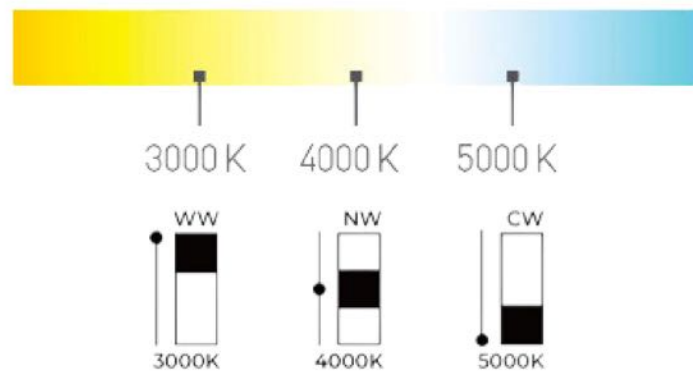

SPEC SHEET

ARRI

14 W LED SELECTABLE KELVIN BOLLARD LIGHT

AccessFixtures.com

1 Selectable Kelvin:
Easily select the Kelvin you want with the flick of a switch ensuring the correct Kelvin for your location

2 Type V Optics:
LEDs are mounted in the head aimed down and reflect off of the cone reflector for wide 360° light distribution

3 Premium Build:
EXTREME-LIFE L70 @ 153,000 hours, IP66 rated against water jets, and Marine Grade finish for maximum life and durability

highlights

3 CCT Adjustable

3000K, 4000K, 5000K adjustable

4 Power Adjustable

100%, 75%, 50%, 30% adjustable

PH: 800-468-9925
Sales@AccessFixtures.com
AccessFixtures.com

AccessFixtures
High-Performance Lighting Solutions

14W ARRI FEATURES

Weight	18.7 inch: 8.38lbs 42 inch: 12.35lbs
Dimensions	18.7 inch: 5.23"×18.7" 42 inch: 23"×42"
Availability	Typically ships in 3-4 weeks
Light Source	LED
Available Finishes	Black, White, Gray, Bronze
Finish	Power coating
Lens	Polycarbonate optical lens
Light Source Included	LED 3030
Listings	IP66, IK10
Mounting	Mounting kit with anchor bolts
Product Family	ARRI
Rated Life	L70 @ 153,000 Hours
Material	Polycarbonate optical lens Aluminum alloy
System Watts	14w
Voltage	120-277 Vac 50 / 60 Hz
Beam Angle	R06401 (Type V)
Control	Non-dim/Dimmable
CRI	Ra80 (Ra70 optional)
Warranty	5-Year Limited Warranty