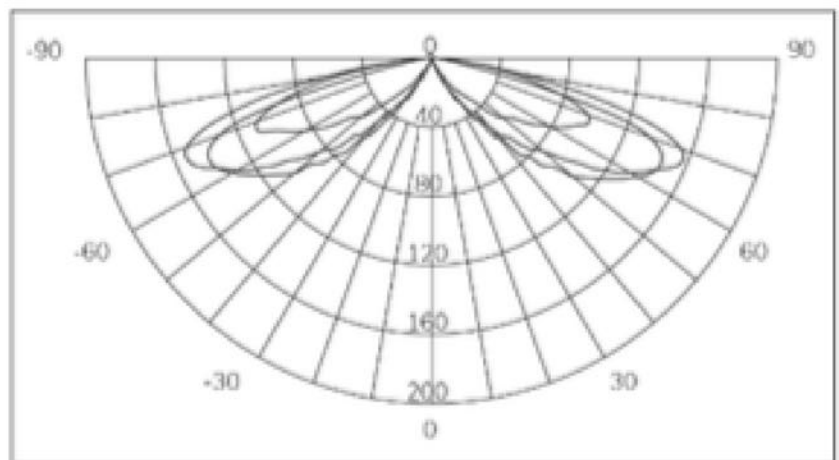

OPTIONS

- 3000K, 4000K, or 5000K
- 14w or 25w
- 18.7" or 42" height options
- Ra80 optional
- BUG Rating: 2, 3, 2

AccessFixtures

High-Performance Lighting Solutions

ARRI PHOTOMETRIC DATA

Bollard Light - 360° Coverage