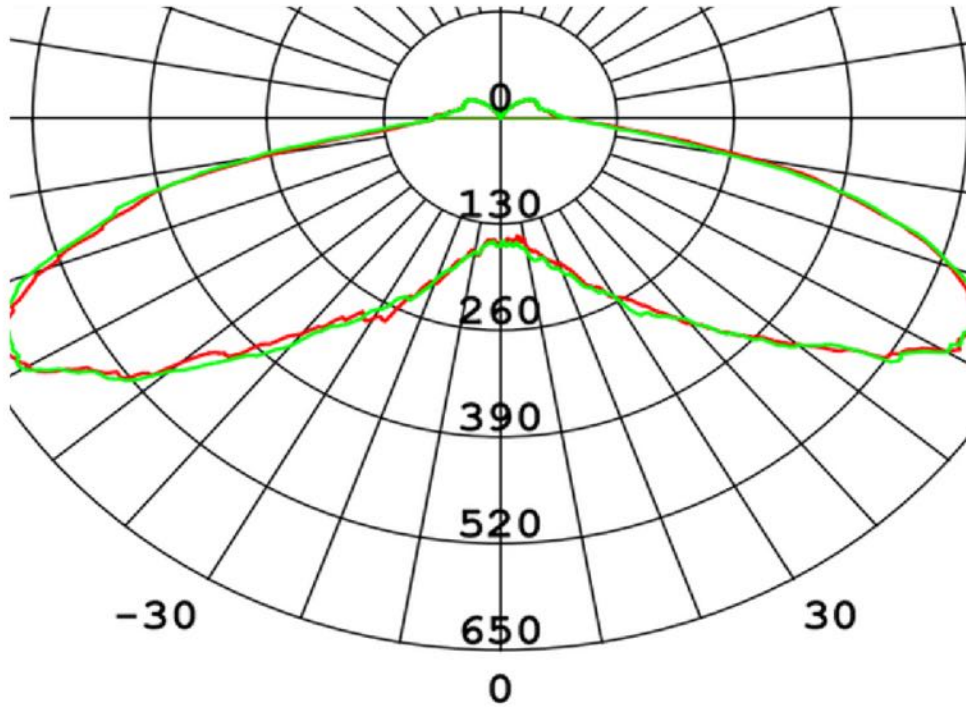

OPTIONS

- 3000K, 4000K, or 5000K
- 14w or 25w
- 18.7" or 42" height options
- Ra80 optional
- BUG Rating: 2, 3, 2

AccessFixtures

High-Performance Lighting Solutions

ARRI PHOTOMETRIC DATA

Bollard Light - 360° Coverage