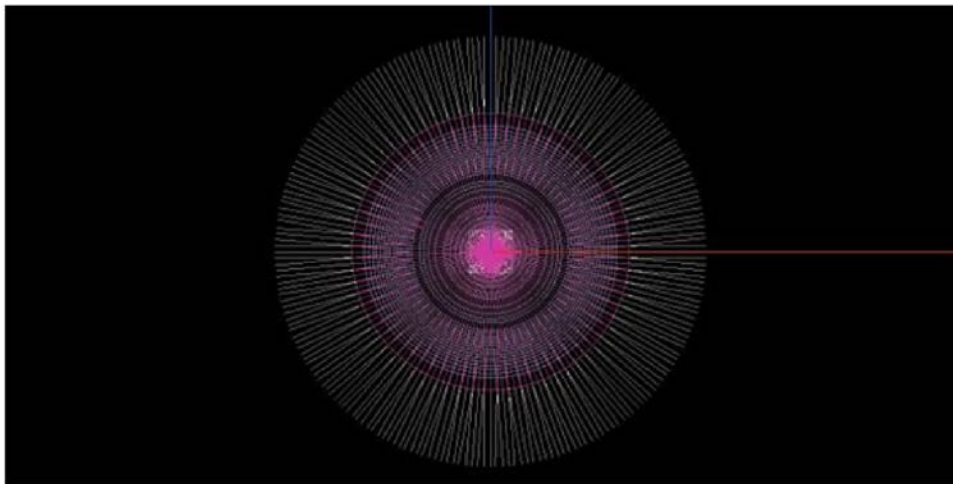

ARRI PHOTOMETRIC DATA

PH: 800-468-9925
Sales@AccessFixtures.com
AccessFixtures.com

AccessFixtures
High-Performance Lighting Solutions