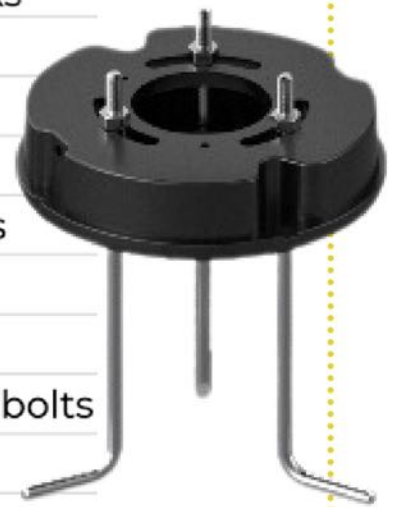

SPEC SHEET

ARRI

14 W LED SELECTABLE KELVIN BOLLARD LIGHT

AccessFixtures.com

1 Selectable Kelvin:
Easily select the Kelvin you want with the flick of a switch ensuring the correct Kelvin for your location

2 Type V Optics:
LEDs are mounted in the head aimed down and reflect off of the cone reflector for wide 360° light distribution

100%, 75%, 50%, 30% adjustable

PH: 800-468-9925
Sales@AccessFixtures.com
AccessFixtures.com

AccessFixtures
High-Performance Lighting Solutions

14W ARRI FEATURES

Weight	18.7 inch: 8.38lbs 42 inch: 12.35lbs
Dimensions	18.7 inch: 5.23"×18.7" 42 inch: 23"×42"
Availability	Typically ships in 3-4 weeks
Light Source	LED
Available Finishes	Black, White, Gray, Bronze
Finish	Power coating
Lens	Polycarbonate optical lens
Light Source Included	LED 3030
Listings	IP66, IK10
Mounting	Mounting kit with anchor bolts
Product Family	ARRI
Rated Life	L70 @ 153,000 Hours
Material	Polycarbonate optical lens Aluminum alloy
System Watts	14w
Voltage	120-277 Vac 50 / 60 Hz
Beam Angle	R06401 (Type V)
Control	Non-dim/Dimmable
CRI	Ra80 (Ra70 optional)
Warranty	5-Year Limited Warranty

OPTIONS

- 3000K, 4000K, or 5000K
- 14w or 25w
- 18.7" or 42" height options
- Ra80 optional
- BUG Rating: 2, 3, 2

AccessFixtures

High-Performance Lighting Solutions

ARRI PHOTOMETRIC DATA

Bollard Light - 360° Coverage