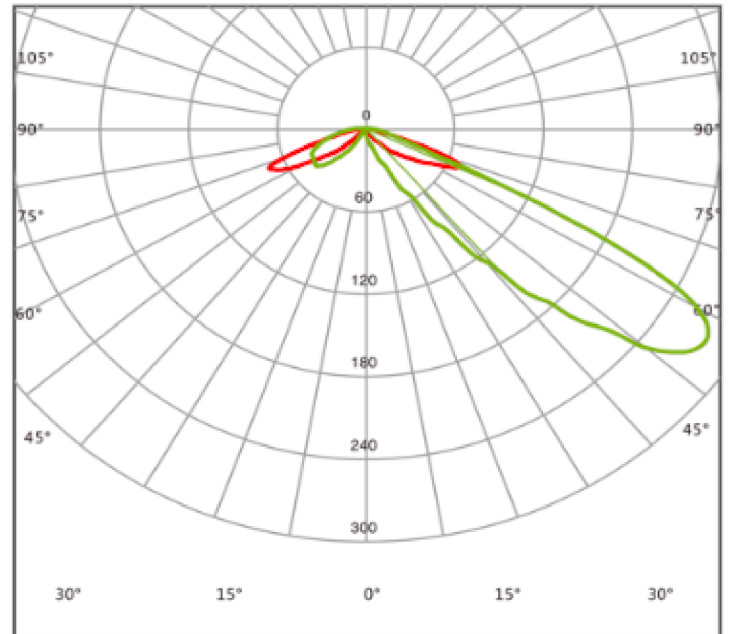

ARCA PHOTOMETRIC DATA

PH: 800-468-9925
Sales@AccessFixtures.com
AccessFixtures.com

AccessFixtures
High-Performance Lighting Solutions