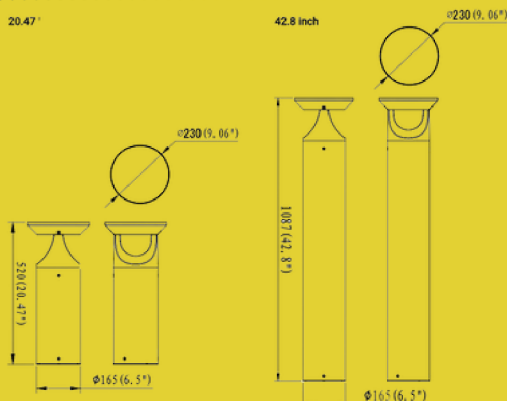

590nm Amber LEDs:

590nm Amber LEDs provide turtle friendly and wildlife friendly LED lighting.

highlights

PH: 800-468-9925

Sales@AccessFixtures.com

AccessFixtures.com

AccessFixtures

High-Performance Lighting Solutions