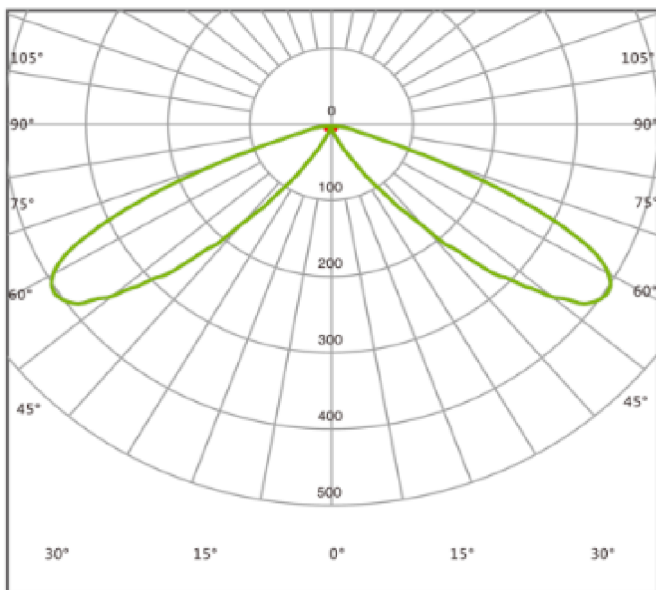

ARCA PHOTOMETRIC DATA

PH: 800-468-9925
Sales@AccessFixtures.com
AccessFixtures.com

AccessFixtures
High-Performance Lighting Solutions