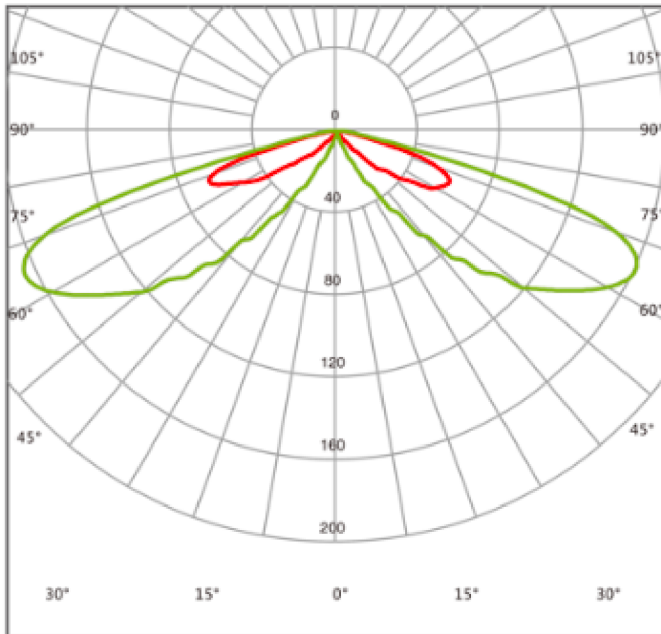

ARCA PHOTOMETRIC DATA

PH: 800-468-9925
Sales@AccessFixtures.com
AccessFixtures.com

AccessFixtures
High-Performance Lighting Solutions