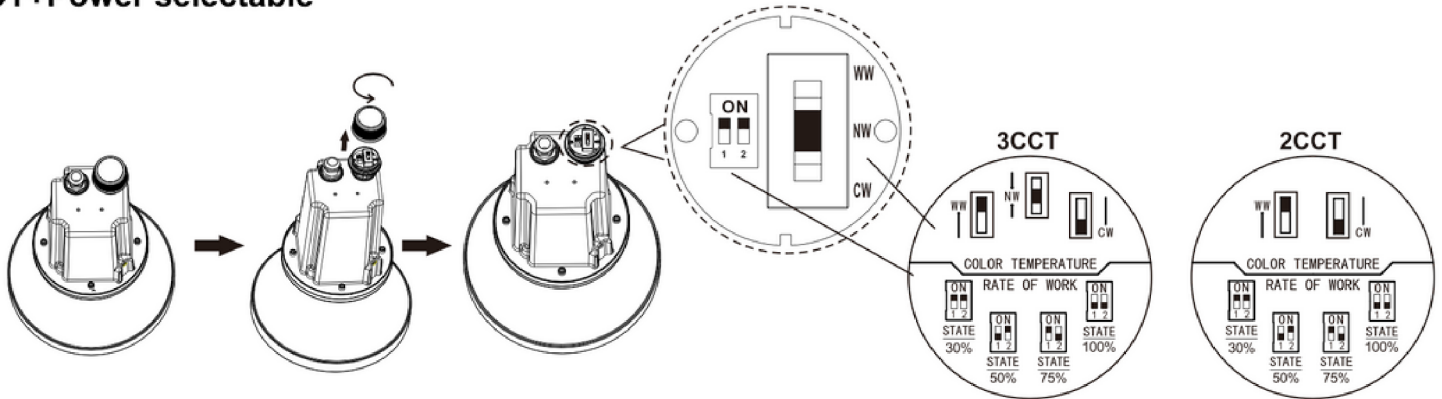

MANUAL

ARRI

INSTALLATION MANUAL

AccessFixtures.com

Packing List		
	Base plate template	1PCS
	Screw fixing plate	1PCS
	Screw M5*16	4PCS
	Screw M6	3PCS
	Nut M6	3PCS

AccessFixtures

High-Performance Lighting Solutions

Installation

①

②

③

④

⑤

⑥

AccessFixtures

High-Performance Lighting Solutions

CCT+Power selectable

Product Specifications	14W		25W	
Input Voltage	120-277 Vac			
Power Frequency	50 / 60 Hz			
Outlook Dimensions	Ø133x475mm (Ø5.23"x18.70")	Ø133x1067mm (Ø5.23"x42")	Ø133x475mm (Ø5.23"x18.70")	Ø133x1067mm (Ø5.23"x42")
Net Weight	3.8±0.3kg(8.38±0.66Lbs)		5.6±0.3kg(12.35±0.66Lbs)	
Working Temperature	-30°C to +45°C(-22°F to +113°F)			
Storing Temperature	-40°C to +70°C(-40°F to +158°F)			