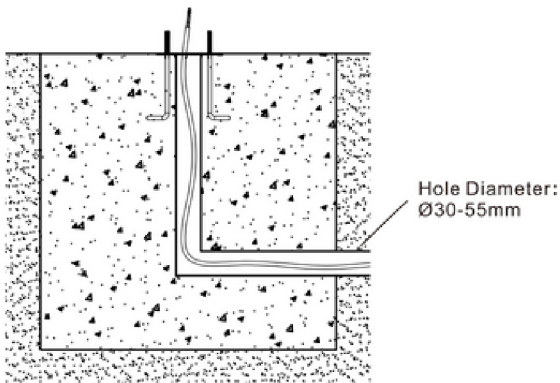

Installation

①

②

③

④

⑤

⑥

AccessFixtures

High-Performance Lighting Solutions

CCT+Power selectable

Product Specifications	14W		25W	
Input Voltage	120-277 Vac			
Power Frequency	50 / 60 Hz			
Outlook Dimensions	Ø133x475mm (Ø5.23"x18.70")	Ø133x1067mm (Ø5.23"x42")	Ø133x475mm (Ø5.23"x18.70")	Ø133x1067mm (Ø5.23"x42")
Net Weight	3.8±0.3kg(8.38±0.66Lbs)		5.6±0.3kg(12.35±0.66Lbs)	
Working Temperature	-30°C to +45°C(-22°F to +113°F)			
Storing Temperature	-40°C to +70°C(-40°F to +158°F)			