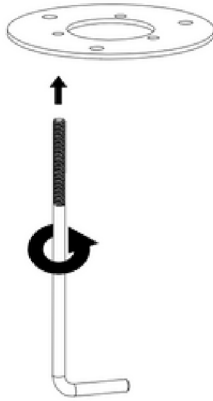

Installation

①