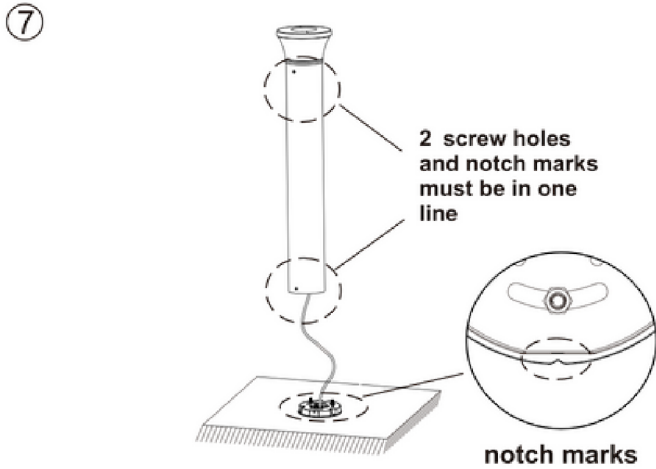

MANUAL

ARRI

INSTALLATION MANUAL

AccessFixtures.com

Packing List		
	Base plate template	1PCS
	Screw fixing plate	1PCS
	Screw M5*16	4PCS
	Screw M6	3PCS
	Nut M6	3PCS

AccessFixtures

High-Performance Lighting Solutions

Installation

①

②

③

④

⑤

⑥

AccessFixtures

High-Performance Lighting Solutions

CCT+Power selectable

Product Specifications	14W		25W	
Input Voltage	120-277 Vac			
Power Frequency	50 / 60 Hz			
Outlook Dimensions	Ø133x475mm (Ø5.23"x18.70")	Ø133x1067mm (Ø5.23"x42")	Ø133x475mm (Ø5.23"x18.70")	Ø133x1067mm (Ø5.23"x42")
Net Weight	3.8±0.3kg(8.38±0.66Lbs)		5.6±0.3kg(12.35±0.66Lbs)	
Working Temperature	-30°C to +45°C(-22°F to +113°F)			
Storing Temperature	-40°C to +70°C(-40°F to +158°F)			