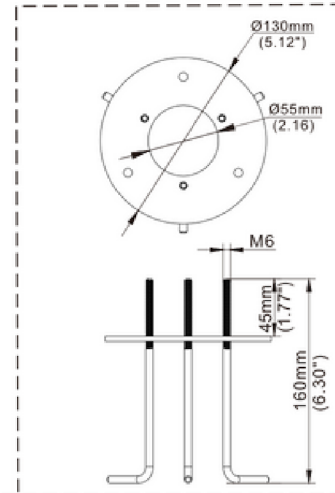

MANUAL

ARRI

INSTALLATION MANUAL

AccessFixtures.com

Packing List		
	Base plate template	1PCS
	Screw fixing plate	1PCS
	Screw M5*16	4PCS
	Screw M6	3PCS
	Nut M6	3PCS

AccessFixtures

High-Performance Lighting Solutions

Installation

①

②

③

④

⑤

⑥

AccessFixtures

High-Performance Lighting Solutions

CCT+Power selectable

Product Specifications	14W		25W	
Input Voltage	120-277 Vac			
Power Frequency	50 / 60 Hz			
Outlook Dimensions	Ø133x475mm (Ø5.23"x18.70")	Ø133x1067mm (Ø5.23"x42")	Ø133x475mm (Ø5.23"x18.70")	Ø133x1067mm (Ø5.23"x42")
Net Weight	3.8±0.3kg(8.38±0.66Lbs)		5.6±0.3kg(12.35±0.66Lbs)	
Working Temperature	-30°C to +45°C(-22°F to +113°F)			
Storing Temperature	-40°C to +70°C(-40°F to +158°F)			