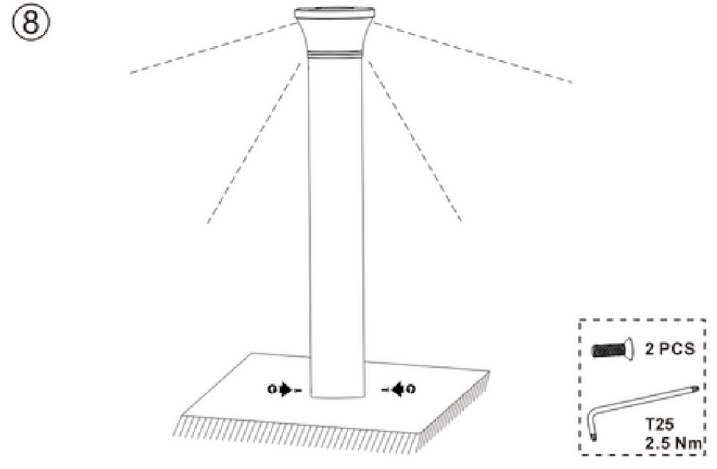

Installation

①

②

③

④

⑤

⑥

AccessFixtures

High-Performance Lighting Solutions

CCT+Power selectable

Product Specifications	14W		25W	
Input Voltage	120-277 Vac			
Power Frequency	50 / 60 Hz			
Outlook Dimensions	Ø133x475mm (Ø5.23"x18.70")	Ø133x1067mm (Ø5.23"x42")	Ø133x475mm (Ø5.23"x18.70")	Ø133x1067mm (Ø5.23"x42")
Net Weight	3.8±0.3kg(8.38±0.66Lbs)		5.6±0.3kg(12.35±0.66Lbs)	
Working Temperature	-30°C to +45°C(-22°F to +113°F)			
Storing Temperature	-40°C to +70°C(-40°F to +158°F)			