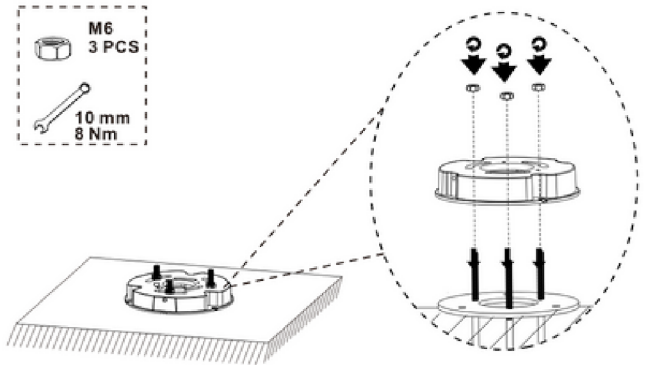

MANUAL

ARRI

INSTALLATION MANUAL

AccessFixtures.com

Packing List		
	Base plate template	1PCS
	Screw fixing plate	1PCS
	Screw M5*16	4PCS
	Screw M6	3PCS
	Nut M6	3PCS

AccessFixtures

High-Performance Lighting Solutions

Installation

①

②

③

④

⑤

⑥

AccessFixtures

High-Performance Lighting Solutions

CCT+Power selectable

Product Specifications	14W		25W	
Input Voltage	120-277 Vac			
Power Frequency	50 / 60 Hz			
Outlook Dimensions	Ø133x475mm (Ø5.23"x18.70")	Ø133x1067mm (Ø5.23"x42")	Ø133x475mm (Ø5.23"x18.70")	Ø133x1067mm (Ø5.23"x42")
Net Weight	3.8±0.3kg(8.38±0.66Lbs)		5.6±0.3kg(12.35±0.66Lbs)	
Working Temperature	-30°C to +45°C(-22°F to +113°F)			
Storing Temperature	-40°C to +70°C(-40°F to +158°F)			