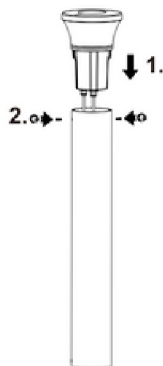

MANUAL

ARRI

INSTALLATION MANUAL

AccessFixtures.com

Packing List		
	Base plate template	1PCS
	Screw fixing plate	1PCS
	Screw M5*16	4PCS
	Screw M6	3PCS
	Nut M6	3PCS

AccessFixtures

High-Performance Lighting Solutions

Installation

①

②

③

④

⑤

⑥

AccessFixtures

High-Performance Lighting Solutions

CCT+Power selectable

Product Specifications	14W		25W	
Input Voltage	120-277 Vac			
Power Frequency	50 / 60 Hz			
Outlook Dimensions	Ø133x475mm (Ø5.23"x18.70")	Ø133x1067mm (Ø5.23"x42")	Ø133x475mm (Ø5.23"x18.70")	Ø133x1067mm (Ø5.23"x42")
Net Weight	3.8±0.3kg(8.38±0.66Lbs)		5.6±0.3kg(12.35±0.66Lbs)	
Working Temperature	-30°C to +45°C(-22°F to +113°F)			
Storing Temperature	-40°C to +70°C(-40°F to +158°F)			