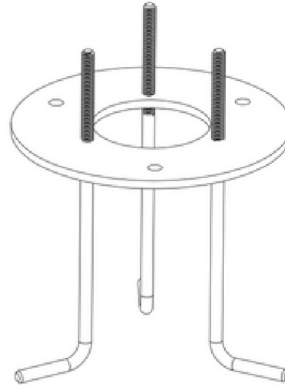

AccessFixtures

High-Performance Lighting Solutions

Installation

①

②

③

④

⑤

⑥