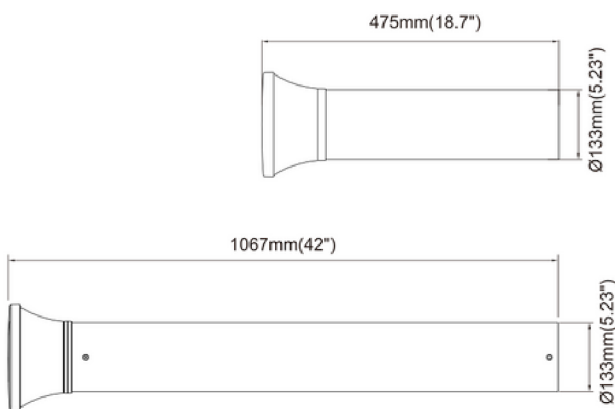

MANUAL

ARRI

INSTALLATION MANUAL

AccessFixtures.com

Packing List		
	Base plate template	1PCS
	Screw fixing plate	1PCS
	Screw M5*16	4PCS
	Screw M6	3PCS
	Nut M6	3PCS

AccessFixtures

High-Performance Lighting Solutions

High-Performance Lighting Solutions

CCT+Power selectable

Product Specifications	14W		25W	
Input Voltage	120-277 Vac			
Power Frequency	50 / 60 Hz			
Outlook Dimensions	Ø133x475mm (Ø5.23"x18.70")	Ø133x1067mm (Ø5.23"x42")	Ø133x475mm (Ø5.23"x18.70")	Ø133x1067mm (Ø5.23"x42")
Net Weight	3.8±0.3kg(8.38±0.66Lbs)		5.6±0.3kg(12.35±0.66Lbs)	
Working Temperature	-30°C to +45°C(-22°F to +113°F)			
Storing Temperature	-40°C to +70°C(-40°F to +158°F)			