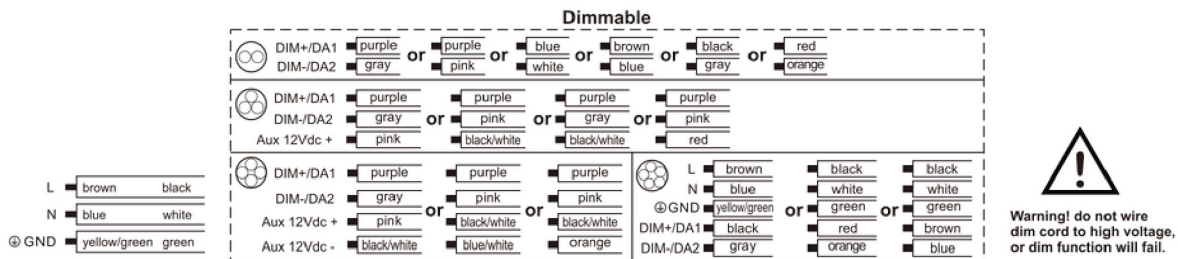

Installation

①

②

③

④

⑤

⑥

AccessFixtures

High-Performance Lighting Solutions

CCT+Power selectable

Product Specifications	14W		25W	
Input Voltage	120-277 Vac			
Power Frequency	50 / 60 Hz			
Outlook Dimensions	Ø133x475mm (Ø5.23"x18.70")	Ø133x1067mm (Ø5.23"x42")	Ø133x475mm (Ø5.23"x18.70")	Ø133x1067mm (Ø5.23"x42")
Net Weight	3.8±0.3kg(8.38±0.66Lbs)		5.6±0.3kg(12.35±0.66Lbs)	
Working Temperature	-30°C to +45°C(-22°F to +113°F)			
Storing Temperature	-40°C to +70°C(-40°F to +158°F)			