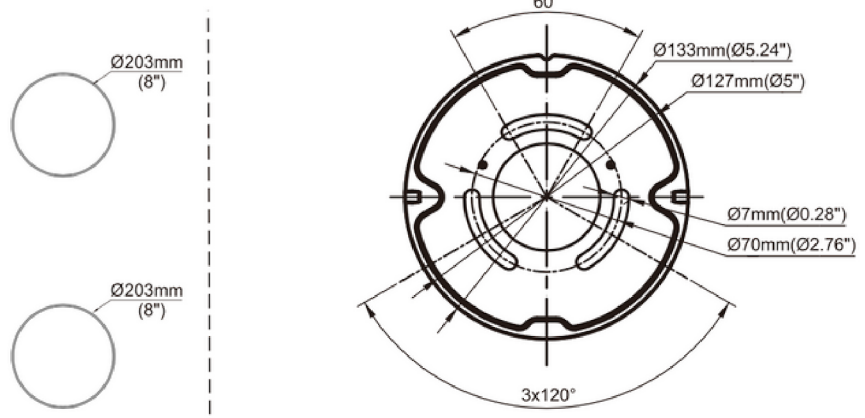

MANUAL

ARRI

INSTALLATION MANUAL

AccessFixtures.com

Packing List		
	Base plate template	1PCS
	Screw fixing plate	1PCS
	Screw M5*16	4PCS
	Screw M6	3PCS
	Nut M6	3PCS

AccessFixtures

High-Performance Lighting Solutions

High-Performance Lighting Solutions

CCT+Power selectable

Product Specifications	14W		25W	
Input Voltage	120-277 Vac			
Power Frequency	50 / 60 Hz			
Outlook Dimensions	Ø133x475mm (Ø5.23"x18.70")	Ø133x1067mm (Ø5.23"x42")	Ø133x475mm (Ø5.23"x18.70")	Ø133x1067mm (Ø5.23"x42")
Net Weight	3.8±0.3kg(8.38±0.66Lbs)		5.6±0.3kg(12.35±0.66Lbs)	
Working Temperature	-30°C to +45°C(-22°F to +113°F)			
Storing Temperature	-40°C to +70°C(-40°F to +158°F)			