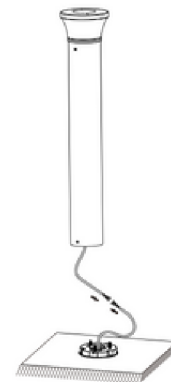

MANUAL

ARRI

INSTALLATION MANUAL

AccessFixtures.com

Packing List		
	Base plate template	1PCS
	Screw fixing plate	1PCS
	Screw M5*16	4PCS
	Screw M6	3PCS
	Nut M6	3PCS

AccessFixtures

High-Performance Lighting Solutions

Installation

①

②

③

④

⑤

⑥

AccessFixtures

High-Performance Lighting Solutions

CCT+Power selectable

Product Specifications	14W		25W	
Input Voltage	120-277 Vac			
Power Frequency	50 / 60 Hz			
Outlook Dimensions	Ø133x475mm (Ø5.23"x18.70")	Ø133x1067mm (Ø5.23"x42")	Ø133x475mm (Ø5.23"x18.70")	Ø133x1067mm (Ø5.23"x42")
Net Weight	3.8±0.3kg(8.38±0.66Lbs)		5.6±0.3kg(12.35±0.66Lbs)	
Working Temperature	-30°C to +45°C(-22°F to +113°F)			
Storing Temperature	-40°C to +70°C(-40°F to +158°F)			