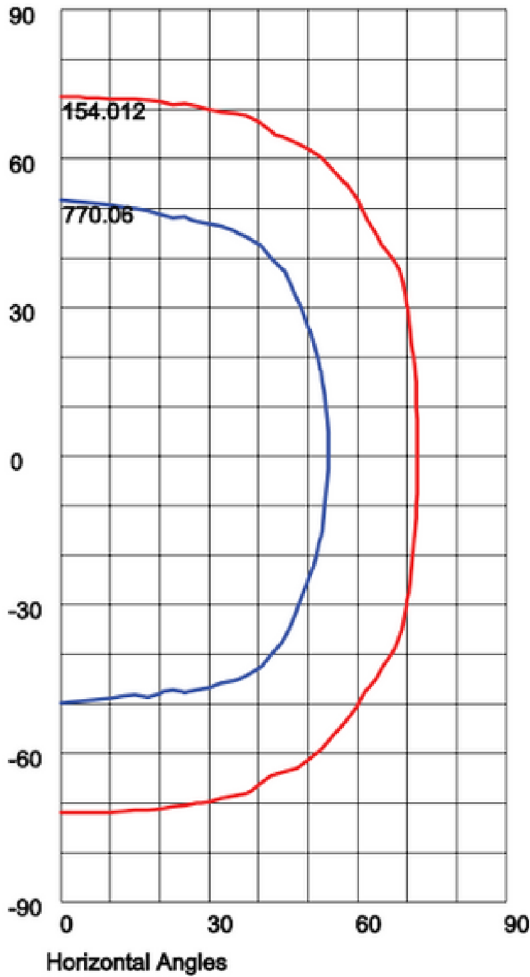

FLOO FEATURES

Dimensions	9" W x 7 1/4" L x 10 1/4" H
Availability	Typically ships in 7-10 business days
Light Source	4,000K, 5000K
Available Finishes	Bronze, custom RAL
Housing	Die-Cast Aluminum Housing & Hinged Gasketed Lens Frame. Nickel-Plated Stainless Steel Hardware
Lens	Tempered Clear Flat Glass Lens
Light Source Included	Aluminum Boards
Light Source Lumens	4,066
Listings	IP65, DLC Listed, CSA
Mounting	Adjustable Knuckle with Angle Indicators & 1/2" NPS Threads or Optional Adjustable Slipfitter with Angle Indicators.
Product Family	FLOO
Rated Life	L70 @ 309,000 Hours
System Watts	41w
Voltage	120-277v, 347-480v
Warranty	5-Year Limited Warranty

FLOO PHOTOMETRIC DATA

Maximum Candela = 1540.12 Located At Horizontal Angle = 0, Vertical Angle = 1
50% Maximum Candela = 770.06
10% Maximum Candela = 154.012

Maximum Candela = 15115.562 Located At Horizontal Angle = 0, Vertical Angle = 1
50% Maximum Candela = 7557.781
10% Maximum Candela = 1511.5562