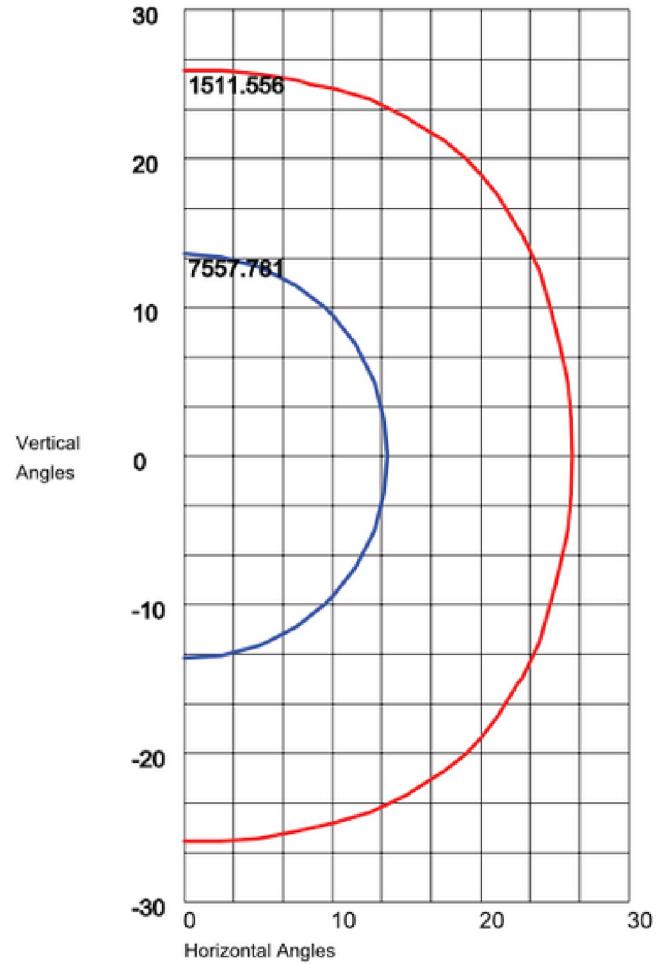

FLOO FEATURES

Dimensions	9" W x 7 1/4" L x 10 1/4" H
Availability	Typically ships in 7-10 business days
Light Source	4,000K, 5000K
Available Finishes	Bronze, custom RAL
Housing	Die-Cast Aluminum Housing & Hinged Gasketed Lens Frame. Nickel-Plated Stainless Steel Hardware
Lens	Tempered Clear Flat Glass Lens
Light Source Included	Aluminum Boards
Light Source Lumens	4,066
Listings	IP65, DLC Listed, CSA
Mounting	Adjustable Knuckle with Angle Indicators & 1/2" NPS Threads or Optional Adjustable Slipfitter with Angle Indicators.
Product Family	FLOO
Rated Life	L70 @ 309,000 Hours
System Watts	41w
Voltage	120-277v, 347-480v
Warranty	5-Year Limited Warranty

FLOO PHOTOMETRIC DATA

Maximum Candela = 1540.12 Located At Horizontal Angle = 0, Vertical Angle = 1
50% Maximum Candela = 770.06
10% Maximum Candela = 154.012

Maximum Candela = 15115.562 Located At Horizontal Angle = 0, Vertical Angle = 1
50% Maximum Candela = 7557.781
10% Maximum Candela = 1511.5562