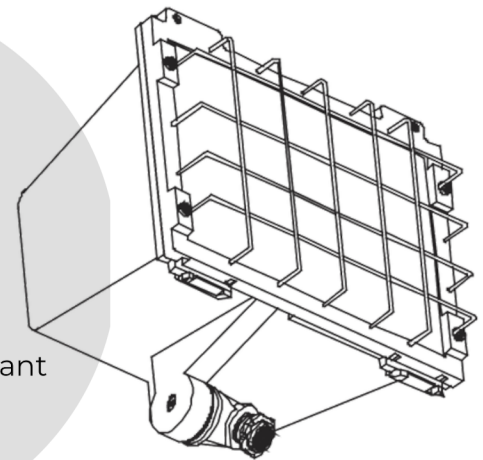

OPTIONS

- Textured architectural bronze finish with custom RAL colors available upon request
- Single and double fuse available: 120-277v only
- Optional 347-480v
- Optional narrow 30° Beam Spread
- Optional wire guard, stainless steel, includes hardware
- Optional clear UV-stabilized polycarbonate vandal-resistant guard, includes hardware.