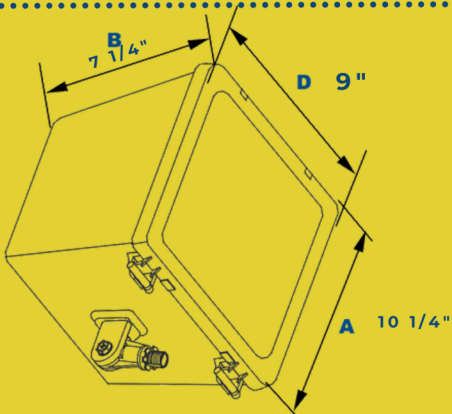

PH: 800-468-9925
Sales@AccessFixtures.com
AccessFixtures.com

AccessFixtures
High-Performance Lighting Solutions