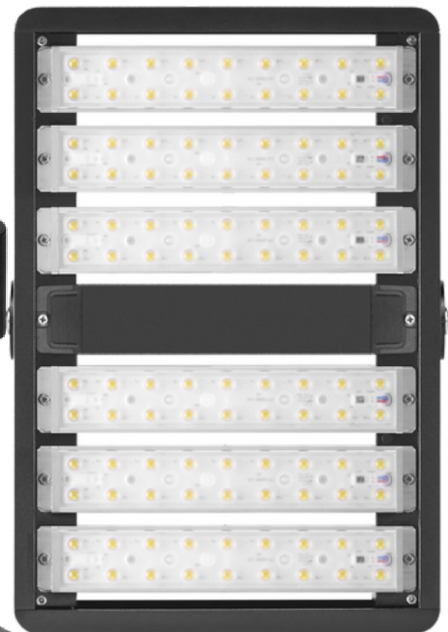

SPEC SHEET

OCTA

LED CANOPY LIGHTS

AccessFixtures.com

1

EXTREME-LIFE:

Exceptional heat sink design produces an EXTREME-LIFE rating of L70 @ 200,000 hours for years of virtually maintenance free performance

2

Flawless Light:

Choice of advanced optics, Kelvin, and color rendering of up to Ra>90 facilitates premium anti-glare illumination

3

Maximum Wattage and LPW:

With up to 960 watts per high bay light fixture and lumens per watt of up to 160, OCTAs can provide over 150,000 lumens from a single high bay

PH: 800-468-9925
Sales@AccessFixtures.com
AccessFixtures.com

AccessFixtures
High-Performance Lighting Solutions

OCTA FEATURES

Weight	11.9-54.6lbs
Dimensions	6.89" - 26.99"
Availability	Typically ships in 3-4 weeks
Light Source	LED Array
Available Finishes	Black, Gray
Finish	High grade aluminum with exceptional heat sink design
Optic	T1S, T5M, T5W, T10D, T20D, T40D, T60D, T90D
Efficiency	Up to 160 LPW
Listings	ETL, CUL, DLC, CE, CB ,SAA, IK10, IP66 Listed
Product Family	OCTA
Rated Life	L70 @ 200,000 hours
System Watts	40w - 960w
Voltage	100-277VAC or 277-480VAC, 50/60Hz
Warranty	5-Year Limited Warranty
CRI	Ra70 [Standard], Ra80, Ra90 [Optional]