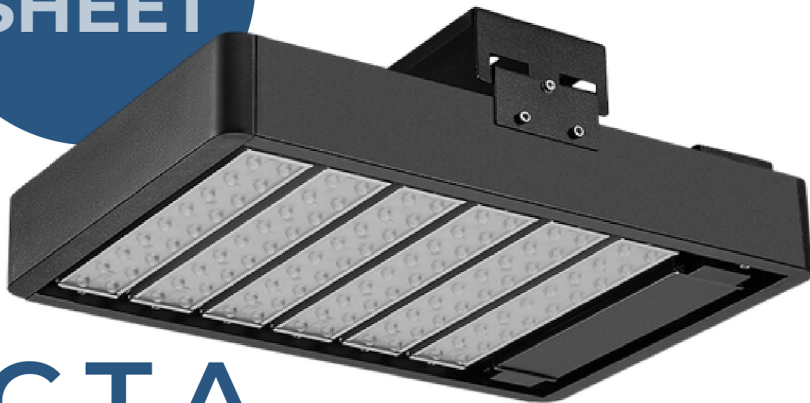

SPEC SHEET

OCTA

LED CANOPY LIGHTS

AccessFixtures.com

1

EXTREME-LIFE:

Exceptional heat sink design produces an EXTREME-LIFE rating of L70 @ 200,000 hours for years of virtually maintenance free performance

2

Flawless Light:

Choice of advanced optics, Kelvin, and color rendering of up to Ra>90 facilitates premium anti-glare illumination

3

Maximum Wattage and LPW:

With up to 960 watts per high bay light fixture and lumens per watt of up to 160, OCTAs can provide over 150,000 lumens from a single high bay

PH: 800-468-9925
Sales@AccessFixtures.com
AccessFixtures.com

AccessFixtures
High-Performance Lighting Solutions

OCTA FEATURES

Weight	11.9-54.6lbs
Dimensions	6.89" - 26.99"
Availability	Typically ships in 3-4 weeks
Light Source	LED Array
Available Finishes	Black, Gray
Finish	High grade aluminum with exceptional heat sink design
Optic	T1S, T5M, T5W, T10D, T20D, T40D, T60D, T90D
Efficiency	Up to 160 LPW
Listings	ETL, CUL, DLC, CE, CB ,SAA, IK10, IP66 Listed
Product Family	OCTA
Rated Life	L70 @ 200,000 hours
System Watts	40w - 960w
Voltage	100-277VAC or 277-480VAC, 50/60Hz
Warranty	5-Year Limited Warranty
CRI	Ra70 [Standard], Ra80, Ra90 [Optional]