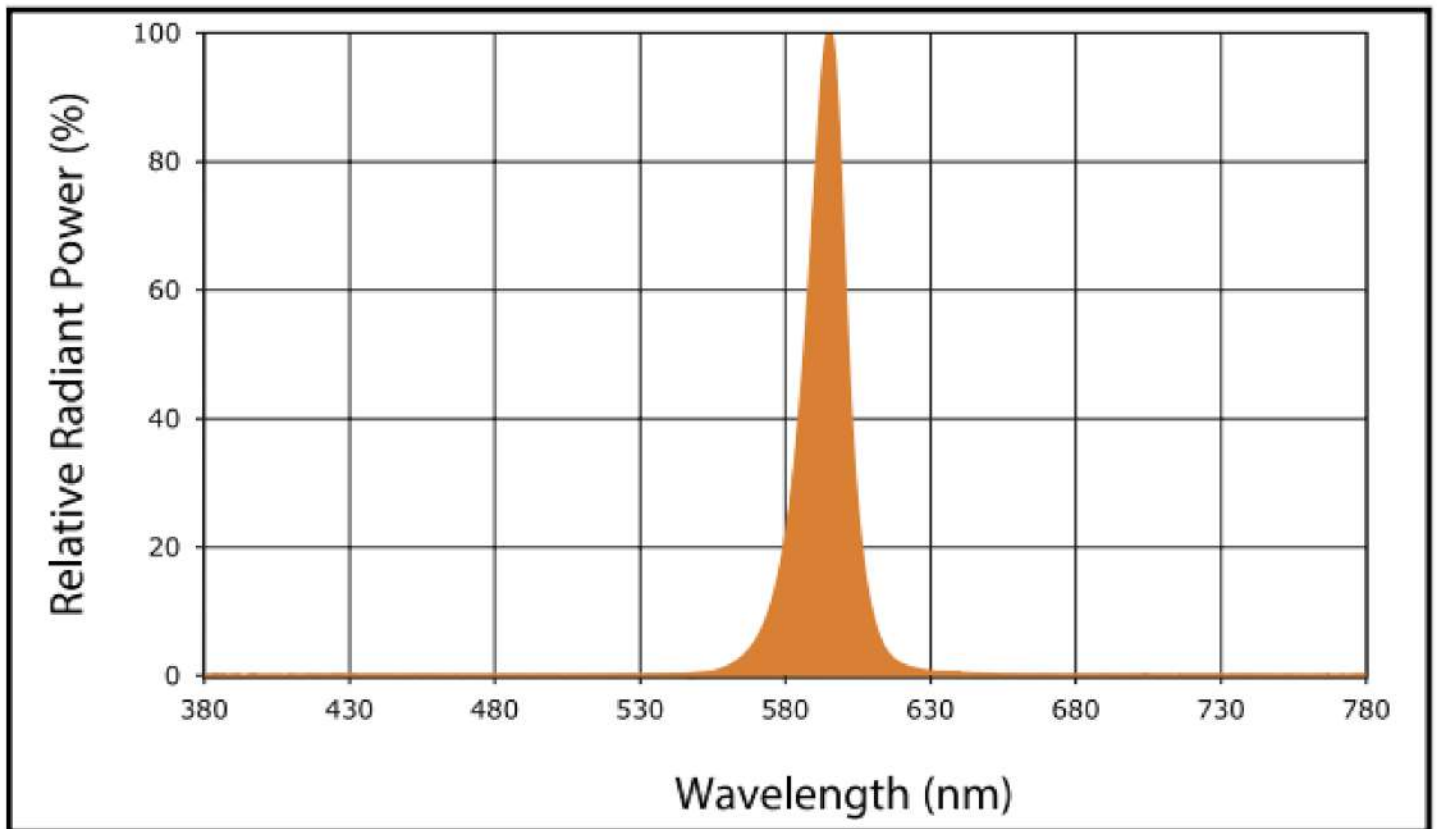

PH: 800-468-9925
Sales@AccessFixtures.com
AccessFixtures.com

AccessFixtures
High-Performance Lighting Solutions