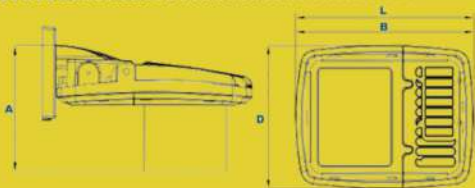

SPEC SHEET

Certification #2018-001

CARA

LED Area, Wall & Flood Light

AccessFixtures.com

1 Mounting Options:
Arm-mount, easy-hang wall bracket mount, slip fitter mount, knuckle mounting and more options.

2 FWC Certified:
Emits light in 590 nanometers and comes with full baffle shield for Florida Wildlife Commission certification

3 Premium Build:
EXTREME-LIFE L70 @ 320,000 hours, IP66 against water jets for maximum life, durability, and years of virtually maintenance-free performance

highlights

Dimensions

Width (D)	9 5/8" (246mm)
Length (B)	11 1/4" (290mm)
Height (A)	7 1/2" (193mm)