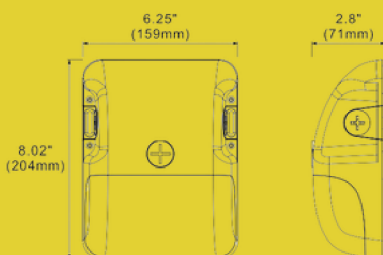

SHOF

LED Wall Pack

AccessFixtures.com

1 **Selectable Kelvin:**
Get the exact Kelvin you want at the site with the flick of a switch.

2 **Diffuser Lens:**
The high impact polycarbonate lens maximizes light distribution and reduces glare.

3 **Durable & Waterproof:**
Featuring a die cast aluminum housing, SHOF is UL, CuL, and RoHS listed for wet locations.

highlights