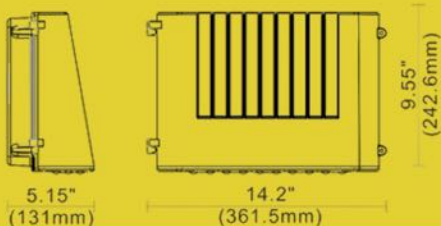

Selectable Wattage:

Get the exact amount of light desired using Selectable 20/30/40w, 25/45/55 or 60/80/110 wattage, and additional lighting control using the 0-10v dimmable driver.

3

Photocell Included:

CUTO even includes a photocell, enhancing the value of this superb full cut-off wall pack

highlights

PH: 800-468-9925
Sales@AccessFixtures.com
AccessFixtures.com

AccessFixtures
High-Performance Lighting Solutions

CUTO FEATURES

Light Source	LED
Kelvin	Selectable Kelvin: 3000K, 4000K, 5000K
Watts	Selectable Wattage: 20/30/40w or 25/45/55w or 60/80/110w
Available Finishes	Bronze
Housing	Die-cast aluminium housing
CRI	70+
Lumens	5,594/ 7,237/ 14,169
LPW	140 /132/ 130
Lens	Heat and impact polycarbonate lens
Dimensions	14.2" x 5.15" x 9.55"
Listings	CUL, UL, ROHS
BUG Rating	2, 0, 3
Product Family	CUTO
Voltage	120-277v
Photocell	Included as Standard
Options	Emergency backup battery, surge protection, vandal-resitant screws
Warranty	5-year limited warranty