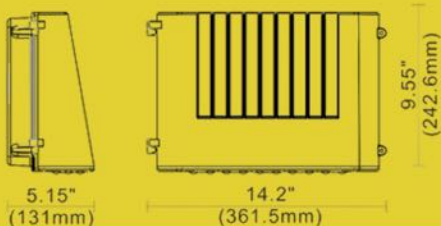

Selectable Wattage:

Get the exact amount of light desired using Selectable 20/30/40w, 25/45/55 or 60/80/110 wattage, and additional lighting control using the 0-10v dimmable driver.

3

Photocell Included:

CUTO even includes a photocell, enhancing the value of this superb full cut-off wall pack

highlights

PH: 800-468-9925
Sales@AccessFixtures.com
AccessFixtures.com

AccessFixtures
High-Performance Lighting Solutions

CUTO FEATURES

Light Source	LED
Kelvin	Selectable Kelvin: 3000K, 4000K, 5000K
Watts	Selectable Wattage: 20/30/40w or 25/45/55w or 60/80/110w
Available Finishes	Bronze
Housing	Die-cast aluminium housing
CRI	70+
Lumens	5,594/ 7,237/ 14,169
LPW	140 /132/ 130
Lens	Heat and impact polycarbonate lens
Dimensions	14.2" x 5.15" x 9.55"
Listings	CUL, UL, ROHS
BUG Rating	1, 0, 1
Product Family	CUTO
Voltage	120-277v
Photocell	Included as Standard
Options	Emergency backup battery, surge protection, vandal-resitant screws
Warranty	5-year limited warranty