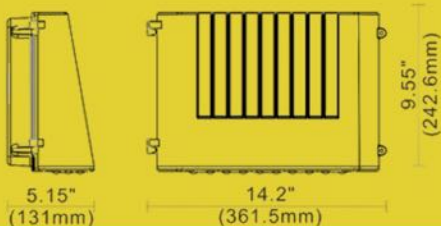

PH: 800-468-9925
Sales@AccessFixtures.com
AccessFixtures.com

AccessFixtures
High-Performance Lighting Solutions