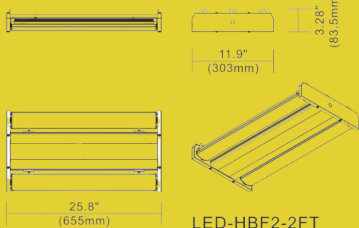

PH: 800-468-9925
Sales@AccessFixtures.com
AccessFixtures.com

AccessFixtures
High-Performance Lighting Solutions