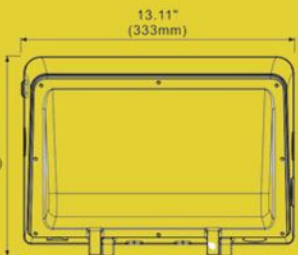

PH: 800-468-9925
Sales@AccessFixtures.com
AccessFixtures.com

AccessFixtures
High-Performance Lighting Solutions