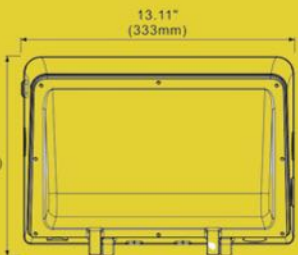

PH: 800-468-9925
Sales@AccessFixtures.com
AccessFixtures.com

AccessFixtures
High-Performance Lighting Solutions