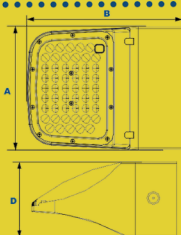

3 Type 4 Optics:

Standard wide-angle type 4 optics maximize light distribution between wall packs and out across surface areas.