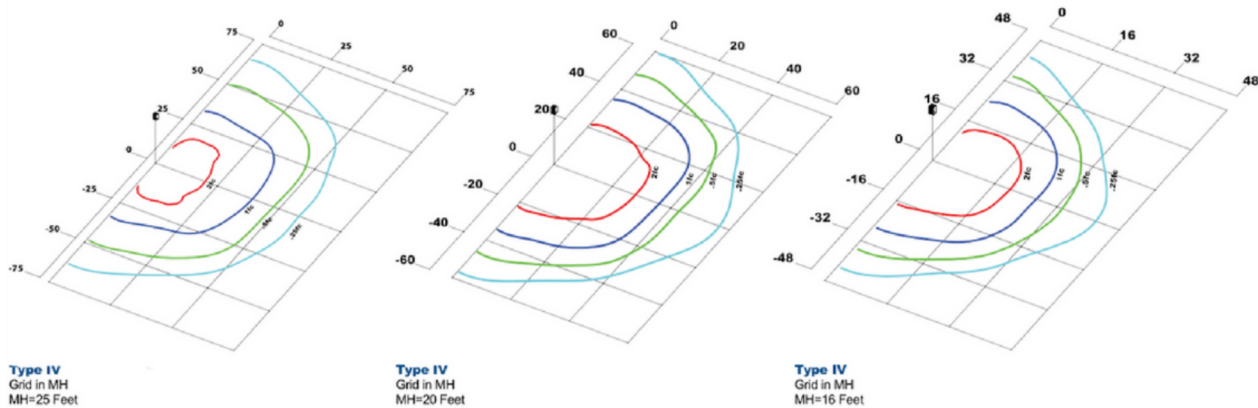

Dimensions

Width (A)	8 1/2" (220mm)
Length (B)	11" (280mm)
Height 2 (D)	5 1/2" (140mm)

PH: 800-468-9925

Sales@AccessFixtures.com

AccessFixtures.com

AccessFixtures

High-Performance Lighting Solutions

AccessFixtures

AccessFixtures

High-Performance Lighting Solutions

PHOTOMETRIC DATA

Input Watts	Optics	5000 CCT 80 CRI					4000 CCT 80 CRI					3000 CCT 80 CRI				
		Lumens	LPW	B	U	G	Lumens	LPW	B	U	G	Lumens	LPW	B	U	G
19	Type IV	2,326	120	1	0	1	2,140	112	1	0	1	2,151	111	1	0	1
28		3,424	122	1	1	1	3,151	113	1	1	1	3,167	113	1	1	1
42		4,604	110	1	1	1	4,459	106	1	1	1	4,259	101	1	1	1
84		9,278	110	2	1	2	9,166	109	2	1	2	8,582	102	2	1	2