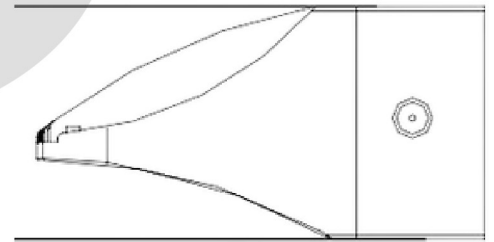

CUDL OPTIONS

OPTIONS

- Choice of 3000K, 4000K or 5000K
- 120-277v or 347-480v
- Bronze, or custom RAL
- 120-277VAC 10KA Surge Suppressor
- Microwave Sensor with Dimming, 120-277V Only.
- 3-Pin Twist Lock Photocell Receptacle
- Battery Backup, 90 Minutes