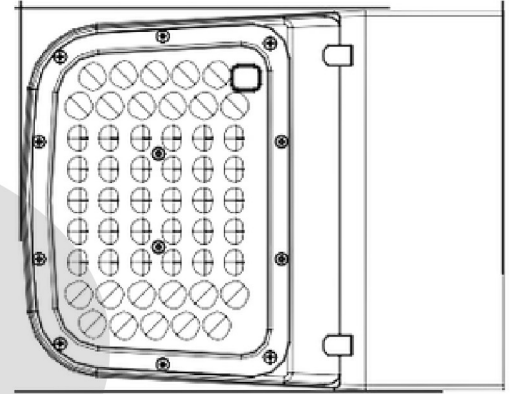

CUDL OPTIONS

OPTIONS

- Choice of 3000K, 4000K or 5000K
- 120-277v or 347-480v
- Bronze, or custom RAL
- 120-277VAC 10KA Surge Suppressor
- Microwave Sensor with Dimming, 120-277V Only.
- 3-Pin Twist Lock Photocell Receptacle
- Battery Backup, 90 Minutes