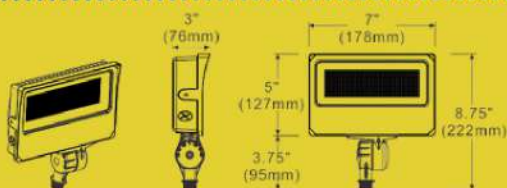

PH: 800-468-9925

Sales@AccessFixtures.com

AccessFixtures.com

AccessFixtures

High-Performance Lighting Solutions