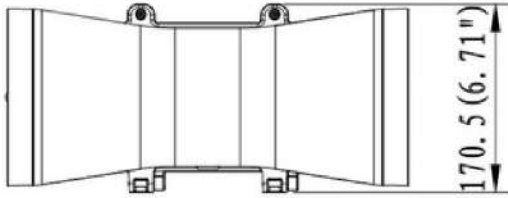

HAMO DIMENSIONS