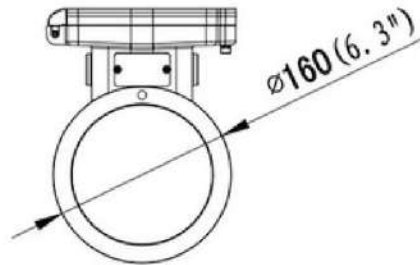

HAMO DIMENSIONS