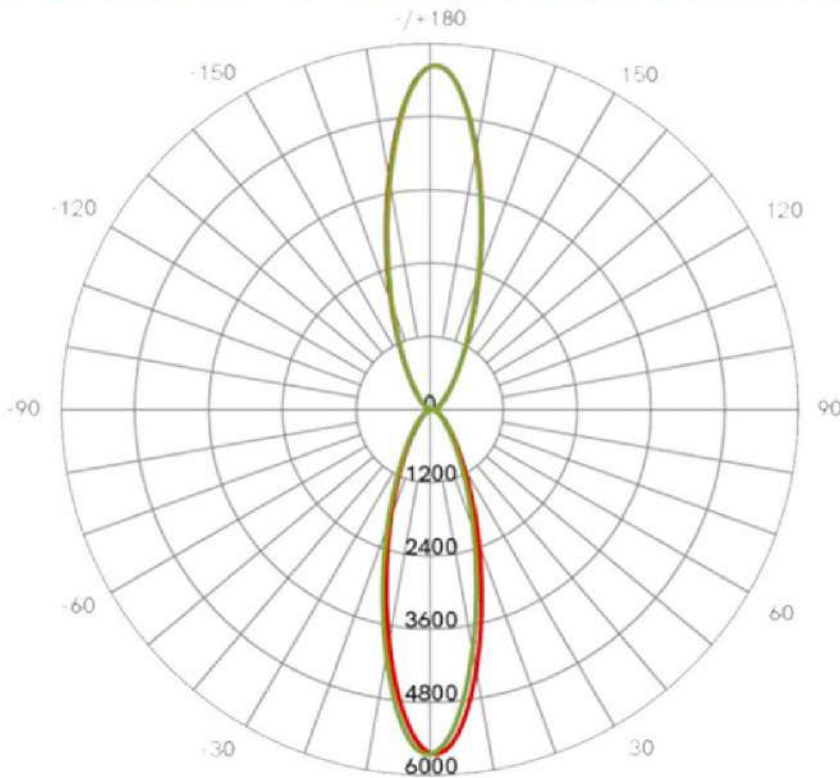

HAMO PHOTOMETRICS

PH: 800-468-9925
Sales@AccessFixtures.com
AccessFixtures.com

AccessFixtures
High-Performance Lighting Solutions