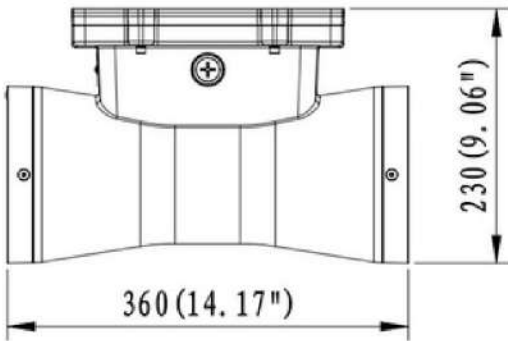

HAMO DIMENSIONS