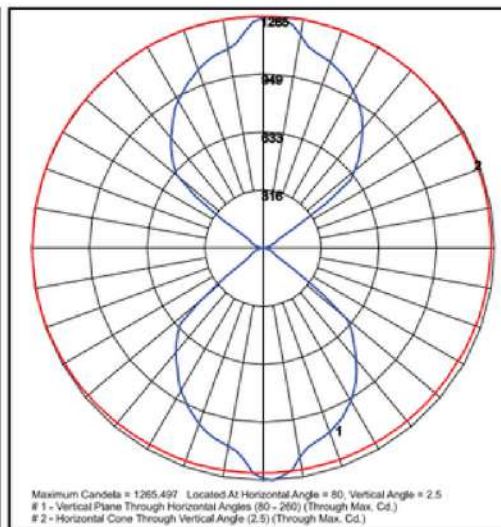

## APTA FIXTURE PHOTOMETRICS

70° Up / 70° Down Optic

100° Up / 100° Down Optic

30° Up / 30° Down Optic