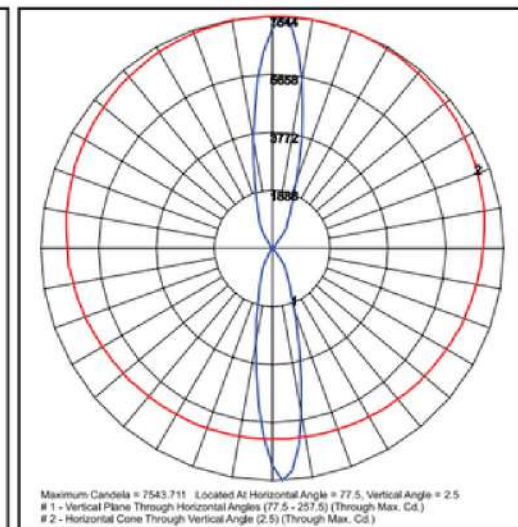

30° Up / 30° Down Optic