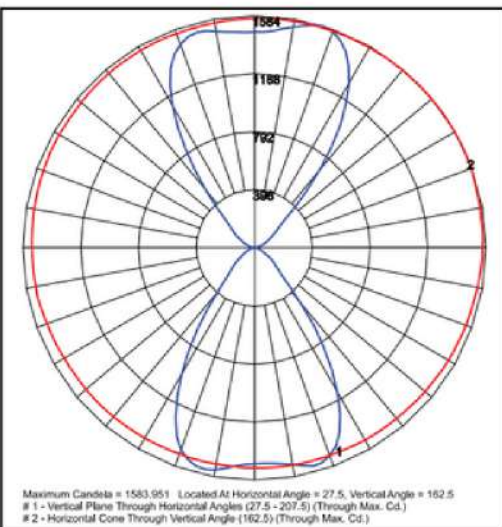

## APTA FIXTURE PHOTOMETRICS

70° Up / 70° Down Optic

100° Up / 100° Down Optic

30° Up / 30° Down Optic