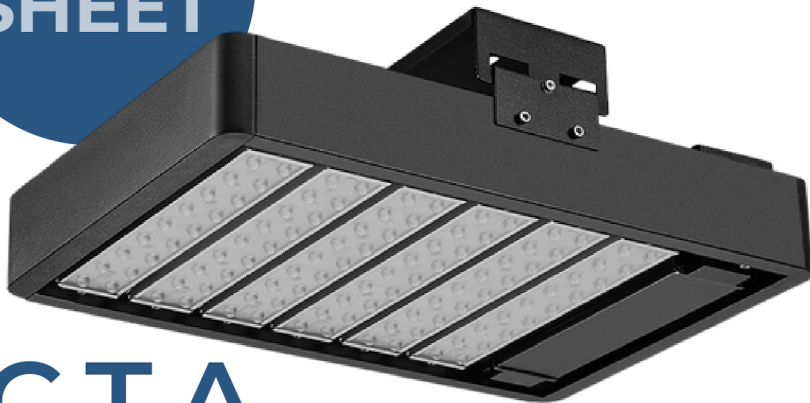

SPEC SHEET

OCTA

LED CANOPY LIGHTS

AccessFixtures.com

1

EXTREME-LIFE:

Exceptional heat sink design produces an EXTREME-LIFE rating of L70 @ 200,000 hours for years of virtually maintenance free performance

2

Flawless Light:

Choice of advanced optics, Kelvin, and color rendering of up to Ra>90 facilitates premium anti-glare illumination

3

Maximum Wattage and LPW:

With up to 960 watts per high bay light fixture and lumens per watt of up to 160, OCTAs can provide over 150,000 lumens from a single high bay

PH: 800-468-9925
Sales@AccessFixtures.com
AccessFixtures.com

AccessFixtures
High-Performance Lighting Solutions