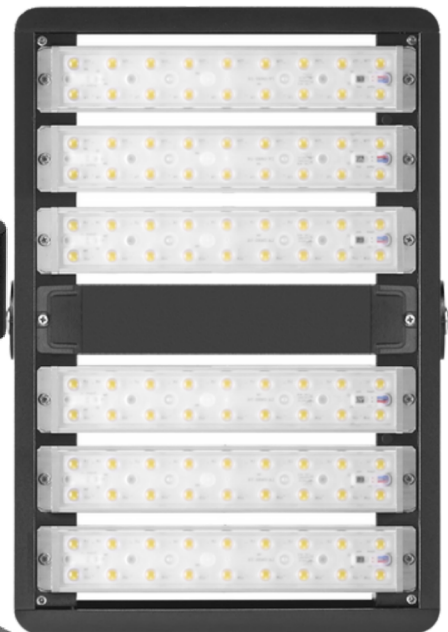

### Flawless Light:

Choice of advanced optics, Kelvin, and color rendering of up to Ra>90 facilitates premium anti-glare illumination

3

### Maximum Wattage and LPW:

With up to 960 watts per high bay light fixture and lumens per watt of up to 160, OCTAs can provide over 150,000 lumens from a single high bay

PH: 800-468-9925  
Sales@AccessFixtures.com  
AccessFixtures.com