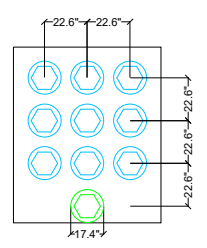

LUMINAIRE SETUP ON POLE