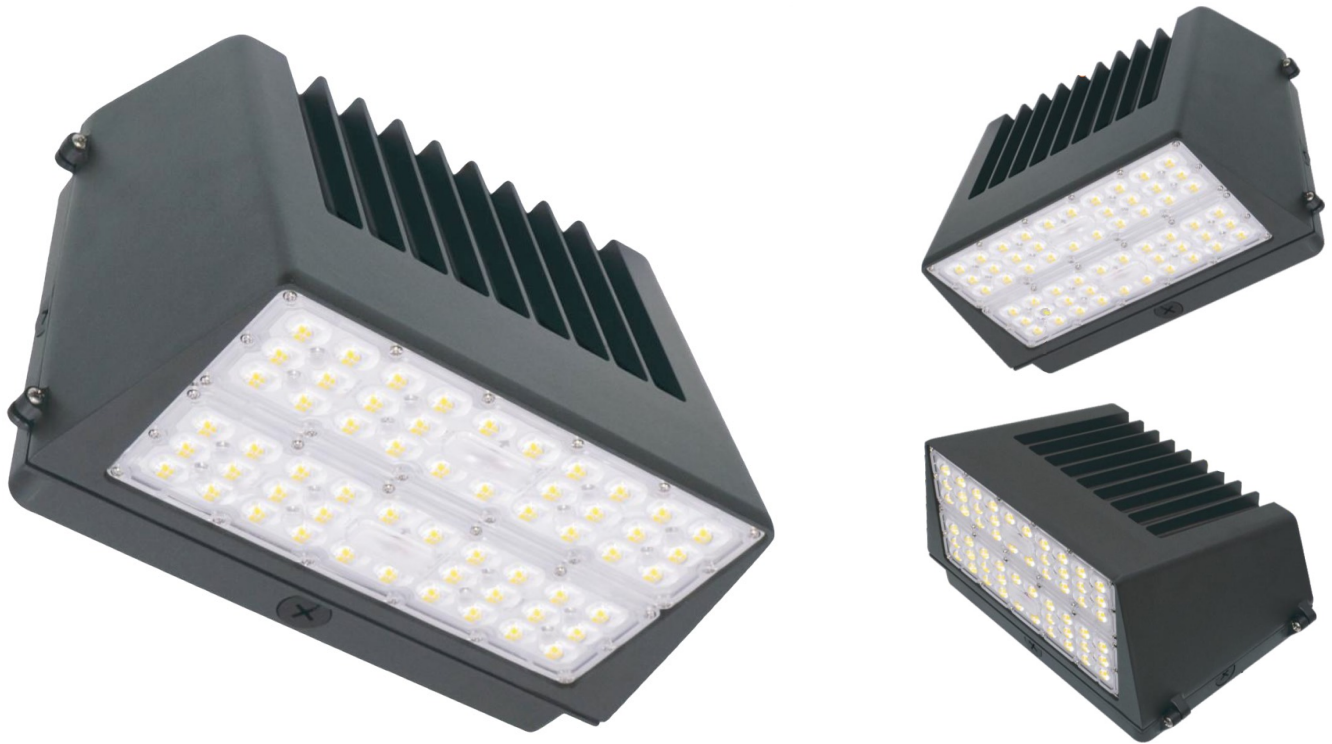

CUTO 103 Full Cutoff Wall Pack

CUTO 103 Watt Full Cutoff Wall Pack AF55XSML3120

- Die-cast aluminum housing with UV stabilized powder coat finish
- UL and cUL Listed for wet locations
- Precision optics protected by heat and impact resistant polycarbonate lens

Specifications

- 103 System Watts
- 14,003 Lumens
- 137 Lumens / Watt
- 120-277 Volts
- L70@50,000 Hours

Options

- Photocell
- Emergency Driver
- 4000K or 5000K

QUICKSHIP

10' Mounting Height