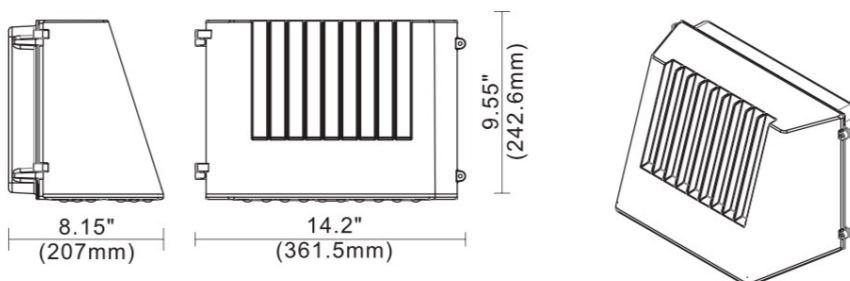

CUTO 103 Full Cutoff Wall Pack

CUTO 103 Watt Full Cutoff Wall Pack AF55XSML3120

- Die-cast aluminum housing with UV stabilized powder coat finish
- UL and cUL Listed for wet locations
- Precision optics protected by heat and impact resistant polycarbonate lens

Specifications

- 103 System Watts
- 14,003 Lumens
- 137 Lumens / Watt
- 120-277 Volts
- L70@50,000 Hours

Options

- Photocell
- Emergency Driver
- 4000K or 5000K

QUICKSHIP

10' Mounting Height