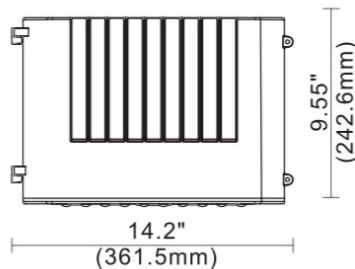

CUTO 41w Full Cutoff Wall Pack

- CUTO 41w Watt Full Cutoff Wall Pack AF55XSML3110-4000K**
- Die-cast aluminum housing with UV stabilized powder coat finish
 - UL and cUL Listed for wet locations
 - Precision optics protected by heat and impact resistant polycarbonate lens

Specifications

- 41 System Watts
- 5,835 Lumens
- 142 Lumens/Watt
- 120-277 Volts
- L70@50,000 Hours

Options

- Photocell
- Emergency Driver
- 4000K or 5000K

QUICKSHIP

10' Mounting Height

>1 footcandle 20.5' out and 42' wide