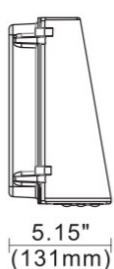

CUTO 41w Full Cutoff Wall Pack

- CUTO 41w Watt Full Cutoff Wall Pack AF55XSML3110-4000K**
- Die-cast aluminum housing with UV stabilized powder coat finish
 - UL and cUL Listed for wet locations
 - Precision optics protected by heat and impact resistant polycarbonate lens

Specifications

- 41 System Watts
- 5,835 Lumens
- 142 Lumens/Watt
- 120-277 Volts
- L70@50,000 Hours

Options

- Photocell
- Emergency Driver
- 4000K or 5000K

QUICKSHIP

10' Mounting Height

>1 footcandle 20.5' out and 42' wide

15' Mounting Height