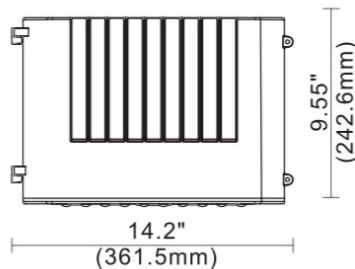

CUTO 76 Full Cutoff Wall Pack

- CUTO 76 Watt Full Cutoff Wall Pack AF55XSML3110-4000K**
- Die-cast aluminum housing with UV stabilized powder coat finish
 - UL and cUL Listed for wet locations
 - Precision optics protected by heat and impact resistant polycarbonate lens

Specifications

- 76 System Watts
- 10,420 Lumens
- 137 Lumens/Watt
- 120-277 Volts
- L70@50,000 Hours

Options

- Photocell
- Emergency Driver

QUICKSHIP

15' Mounting Height

>1 footcandle 31.5' out
and 59' wide