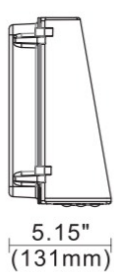

CUTO 76 Full Cutoff Wall Pack

- CUTO 76 Watt Full Cutoff Wall Pack AF55XSML3110-4000K**
- Die-cast aluminum housing with UV stabilized powder coat finish
 - UL and cUL Listed for wet locations
 - Precision optics protected by heat and impact resistant polycarbonate lens

Specifications

- 76 System Watts
- 10,420 Lumens
- 137 Lumens/Watt
- 120-277 Volts
- L70@50,000 Hours

Options

- Photocell
- Emergency Driver

QUICKSHIP

15' Mounting Height

>1 footcandle 31.5' out
and 59' wide