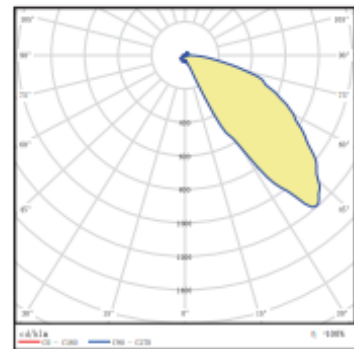

Louvered Style

Open Style

IP65

Features:

- 12w
- 0-10v dimmable
- L70 @ 50,000 hours
- 120-277v
- IP65 rated
- 70+ CRI (if 3000K)
- Die-cast aluminum housing
- UL, DLC, RoHS, and CS listed

Options:

- Open or louvered style
- Type 2 (open) or Type 3 (louvered) optics
- Bronze, black, or gray
- Marine grade or standard finish

Photometric Data

Louvered Style

Open Style

Mounting Diagram:

Louvered Style

Open Style