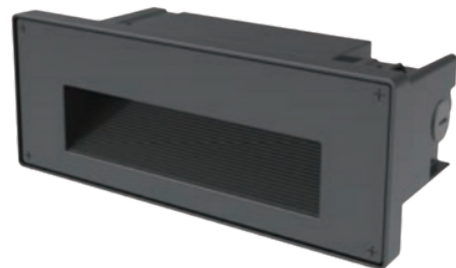

TRED LED Step Light

The TRED LED Step Light is a step light fixture designed for indoor and outdoor use.

Choice of Light Source: Choose from 590nm turtle and wildlife friendly amber or 3000K neutral white.

Durable Housing: Commercial grade powdercoat finish makes it able to withstand wet environments and comes in standard gray, black, or bronze finishes.

Long Lasting: The TRED is L70 rated at over 50,000 hours for years of maintenance free life.

Louvered Style

Open Style

IP65

Features:

- 12w
- 0-10v dimmable
- L70 @ 50,000 hours
- 120-277v
- IP65 rated
- 70+ CRI (if 3000K)
- Die-cast aluminum housing
- UL, DLC, RoHS, and CS listed

Options:

- Open or louvered style
- Type 2 (open) or Type 3 (louvered) optics
- Bronze, black, or gray
- Marine grade or standard finish