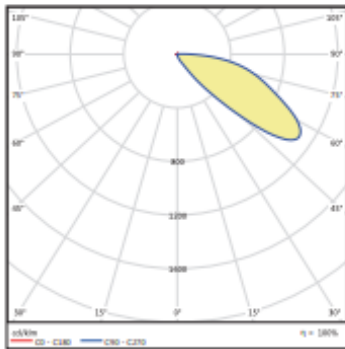

Louvered Style

Open Style

IP65

Features:

- 12w
- 0-10v dimmable
- L70 @ 50,000 hours
- 120-277v
- IP65 rated
- 70+ CRI (if 3000K)
- Die-cast aluminum housing
- UL, DLC, RoHS, and CS listed

Options:

- Open or louvered style
- Type 2 (open) or Type 3 (louvered) optics
- Bronze, black, or gray
- Marine grade or standard finish

Photometric Data

Louvered Style

Open Style

Mounting Diagram:

Louvered Style

Open Style