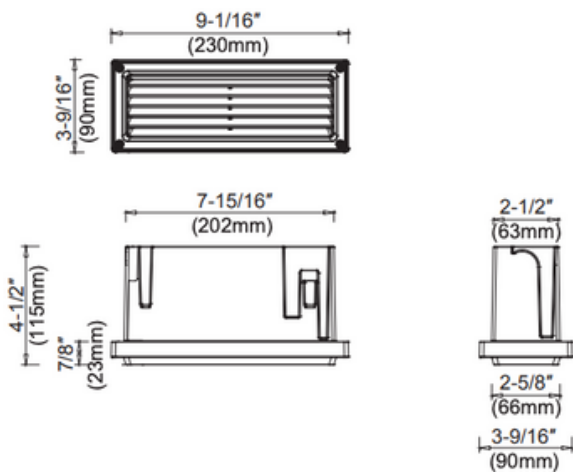

Louvered Style

Open Style

IP65

Features:

- 12w
- 0-10v dimmable
- L70 @ 50,000 hours
- 120-277v
- IP65 rated
- 70+ CRI (if 3000K)
- Die-cast aluminum housing
- UL, DLC, RoHS, and CS listed

Options:

- Open or louvered style
- Type 2 (open) or Type 3 (louvered) optics
- Bronze, black, or gray
- Marine grade or standard finish

Photometric Data

Louvered Style

Open Style

Mounting Diagram:

Louvered Style

Open Style