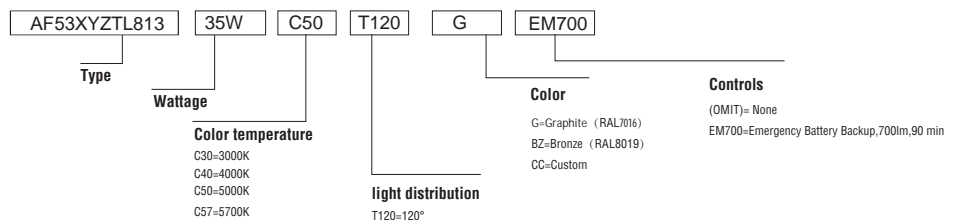

FEATURES:

- Available in Graphite, Bronze, or custom RAL
- Available in 3000K, 4000K, 5000K, and 57000K
- CRI: > 70
- Universal 120-240/277V, 50/60Hz driver
- Lens angles: 120°
- Available in 72" and 90"
- Available in turtle friendly amber
- 5 year Access Fixtures warranty
- Available with battery backup
- Available with Marine-Grade Paint Finish (MARI Model Only)

120v-277v

MODEL SELECTION			Typical order example: AF53XYZTL813/35W/C50 /T120/DB/PC			
TYPE	WATTAGE (NOMINAL)	CCT	DISTRIBUTION	FINISH	VOLTAGE	CONTROLS
AF53XYZTL813 (VAND) AF53XYZTL813-MARINE (MARI)	LED = HID 25W = 50W MH 35W = 70W MH	C30=3000K C40=4000K C50=5000K C57=5700K	T120=120°	G=Graphite (RAL7016) BZ=Bronze (RAL8019) CC=Custom MARINE=MARI Finish	(OMIT)= 120-240/277V	(OMIT)= None

Typical order example: