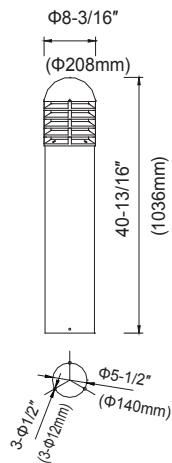

## SPECIFICATIONS:

ITEM	SPECIFICATION	DETAILS	
		AF53XYZTL813 25W	AF53XYZTL813 35W
GENERAL PERFORMANCE	Distribution	120°	
	Input Power (W)	25	35
	Lumens Delivered (lm) at 5000k	1000	1400
	Efficacy (lm/W)	40	
	CRI	≥ 70	
	Lumen Maintenance (L70, TM-21 @ 25°C)	L90>36,000 hours	L70 ≥ 50,000 hours
	Color Temperature	3000K/4000K/5000K/5700K	
	Spacing Criteria	Available Upon Request	
	Color Consistency	Proprietary binning for uniform color	
ELECTRICAL	Input Voltage	120-240/277V / 347-480V	
	Power Factor (120V/277V)	≥ 0.95	
PHYSICAL	Weight	8.8KG	
	Housing	Extruded -aluminum	
	lens/reflector	Aluminum	
	Mounting	Ground installation	
	Operating Temperature	-4°F to 113°F	
	Humidity	20-85% RH, non-condensing	
CERTIFICATION	Certification	cETLus, LM79, LM80	
	Intended Use	Business district, square, walking street, park, residence community etc.	
	Warranty	5 Years	

## Mounting detail