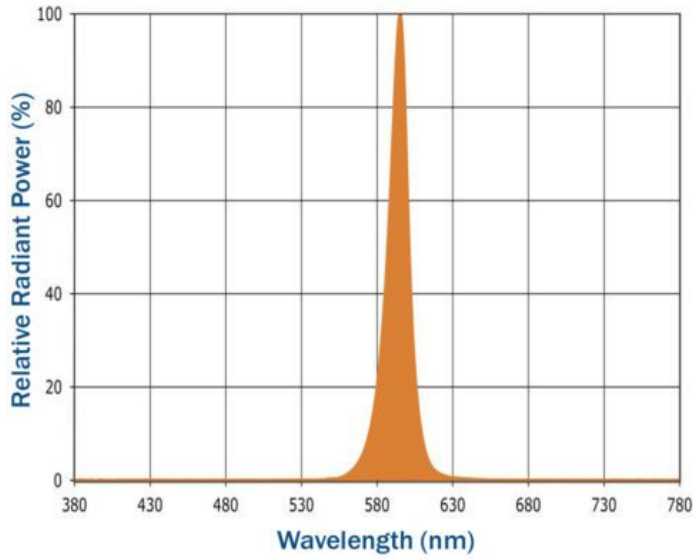

Product Gallery

Garage Lighter
(back shown with built-in Easy-Hang bracket)

Optional Hinged Quick-Mount
(2 views)

Spectral Chart - Amber LED

347v

**BUY AMERICAN
ACT COMPLIANT**