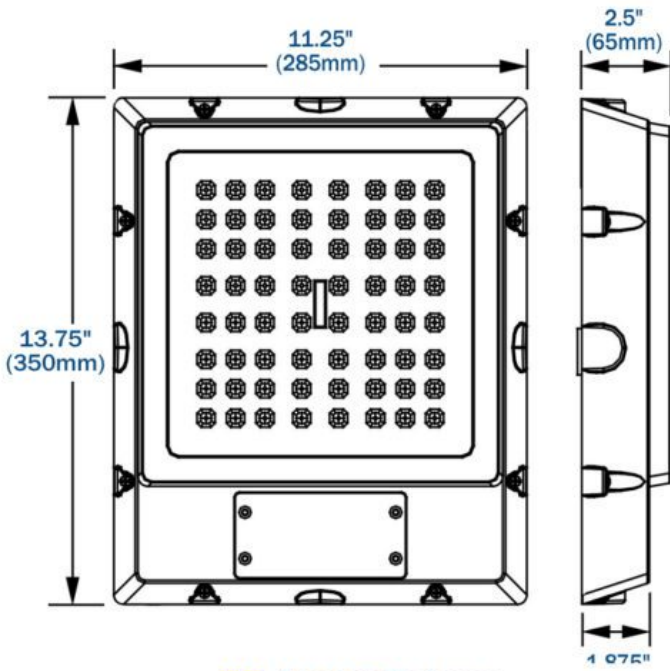

Garage Lighter
(back shown with built-in Easy-Hang bracket)