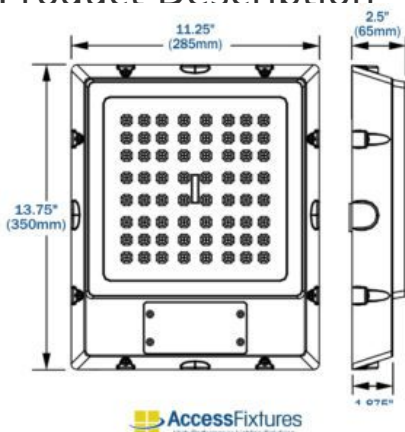

Product Page:

<https://www.accessfixtures.com/p/44w-turtle-led-garage-lighter-347v/>

Product Description

The high-voltage die-cast, slimline ARTO 44w turtle LED garage lighter 347v-480v saves on energy costs, protects wildlife, and at the same time, upgrades your lighting to LED.