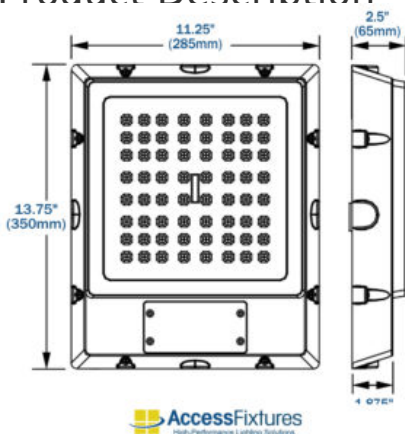

Product Page: <https://www.accessfixtures.com/p/44w-turtle-led-garage-lighter/>

Product Description

Rugged ARTO 44w garage lighter comes with built-in Easy-Hang bracket to allow one-person installation.