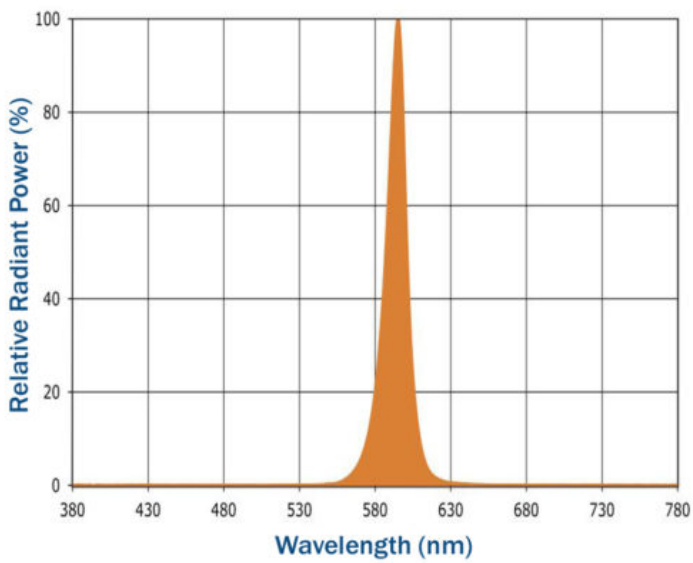

Product Gallery

Garage Lighter
(back shown with built-in Easy-Hang bracket)

**Optional Hinged Quick-Mount
(2 views)**

Spectral Chart - Amber LED

Turtle & Wildlife Friendly

120v-277v