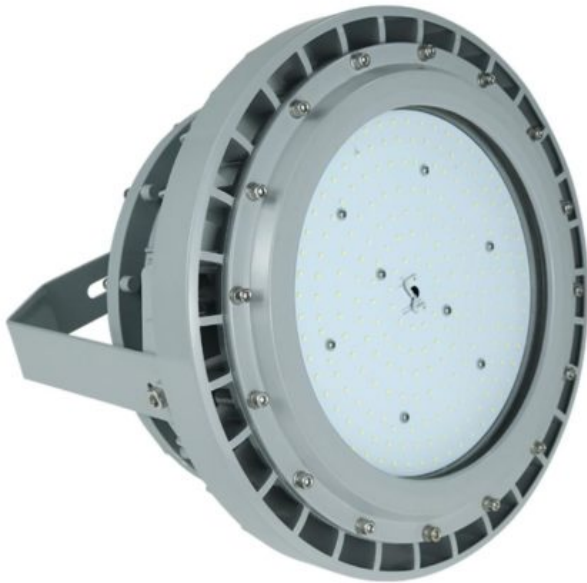

BAHL 150 Explosion Proof Flood Light, 120-277v

SKU: AF87XEX-150WB3N50D120

Product Tags: [LED](#)

Product Page:

<https://www.accessfixtures.com/p/bahl-150-explosion-proof-flood-light-120-277v/>

Product Description

The BAHL 150 Explosion Proof Flood Light, 120-277v is a hazardous location and explosion proof light fixture built to last.

Explosion Proof: BAHL is explosion and hazardous location proof. See features for complete listing information.

Lightweight: This fixture is constructed from lightweight die-cast aluminum and weighs only 18 lbs.

Extremely Efficient : This explosion proof fixture emits a whopping 140 lumens

per watt while staying budget-friendly.

Product Attributes

- Dimensions: 13 × 12 × 6 in
- Weight: 20 lbs
- Light Source: 5000K - Bright White
- Availability: Typically ships in 7-10 business days
- Available Finishes: Gray
- Color Rendering Index (CRI): 80+
- Housing: Powdercoat finish
- Lens: Clear tempered glass lens