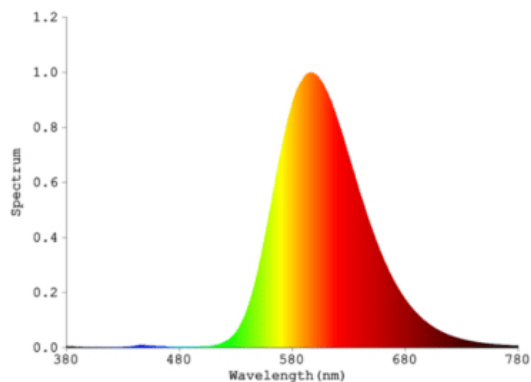

- Style: Cone Reflector, Round Dome Top
- System Watts: 17
- Voltage: 120-277v
- Warranty: 5-Year Limited Warranty

Product Gallery

PC AMBER LED

**BUY AMERICAN
ACT COMPLIANT**