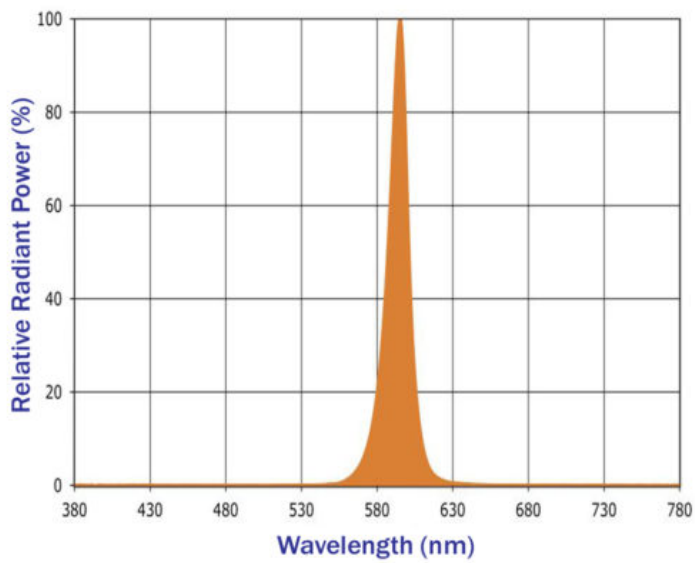

Spectral Chart - Amber LED