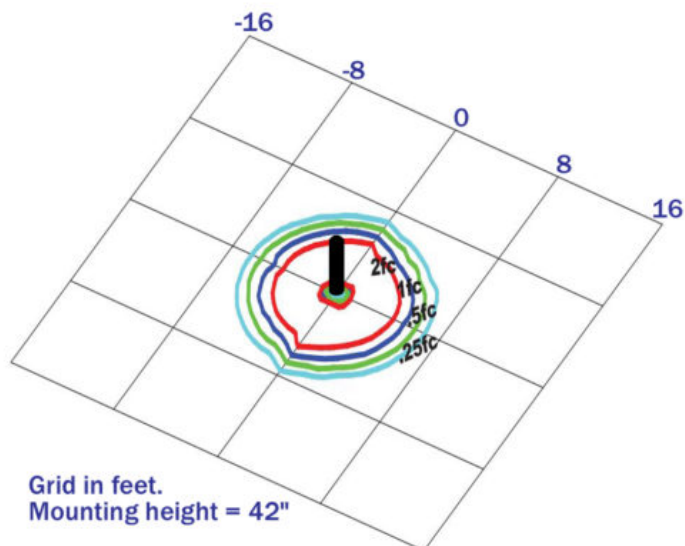

- Warranty: 5-Year Limited Warranty

Product Gallery