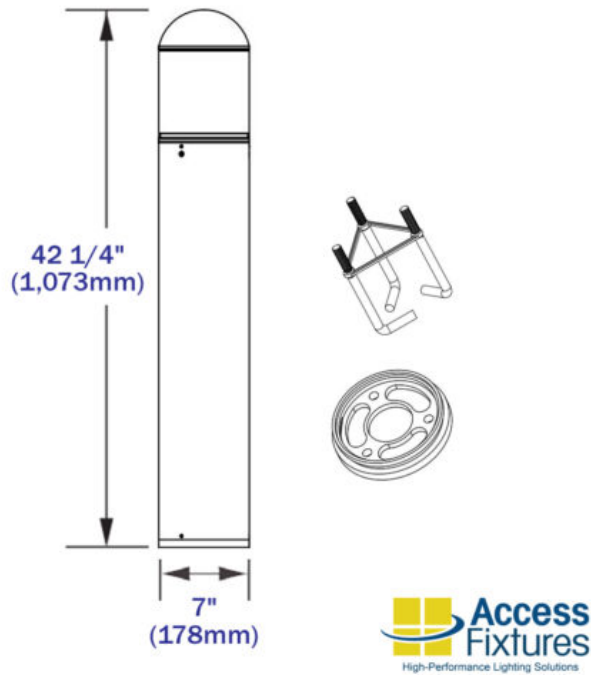

- Warranty: 5-Year Limited Warranty

Product Gallery