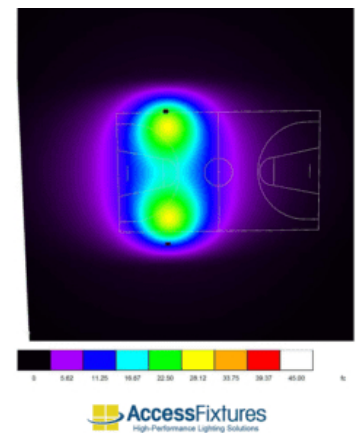

### Product Description

DIY Half Court LED Basketball Lighting Package, 19fc, 120-277v Overview

DIY Half Court LED Basketball Lighting Package, 19fc, 120-277v from Access

Fixtures provides the LED fixtures you need to light a recreational half basketball court measuring 20' x 40' with an average of 19 footcandles, using your own 20' poles. This package provides a tremendous amount of light using fixtures rated for 50,000 hours of life. Another bonus of this package is that it **ships quickly**. This

## DIY Half Court LED Basketball Lighting Package, 19fc, 120-277v Sizing and Shipping

While there are many variations of half basketball courts, 47' x 50' is regulation size. This package works great for residential applications. If your court is of a different size or application, call an Access Fixtures lighting specialist to see if and how we can modify this package to fit your layout. Of course, we can always run a customized photometric report for your court, if necessary.