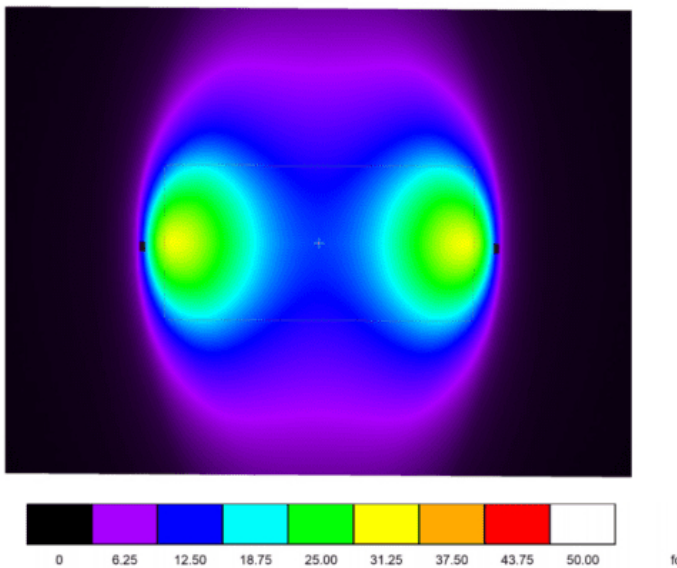

- Number of Poles: Not Included
- Sports Level of Play: Recreation
- Warranty: 5-Year Limited Warranty
- Pole Height: 20 Feet
- Number of Courts: 1
- Average Footcandles: 19
- Number of Fixtures: 2
- Max/Min Uniformity: 2.60
- Rated Life: 50,000 Hours
- Voltage: 120-277v

Product Gallery