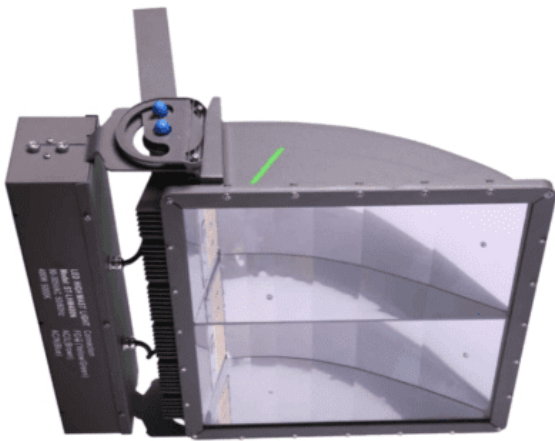

STAM 400 LED Sports Light, 120-277v

SKU: AF77XST-LHM400NU

Product Page:

<https://www.accessfixtures.com/p/stam-400-led-sports-light-120-277v/>

Product Description

Need a bright and efficient sports lighter for a large project that won't break the bank? The STAM from Access Fixtures has got you covered. This unique fixture works perfectly for large sports stadiums or smaller projects alike. **Maximum Performance:** These powerful sports lighters deliver even lighting from mounting heights of 18 to 25 feet high. **Super Efficient:** STAM emits light at 119 lumens per watt, making it high-value and high efficiency. **Asymmetrical Reflector:** STAM's unique reflector style ensures extremely even lighting and minimal glare.

Features:

- Gray die cast aluminum finish - Up to 52,000 lumens - EPA of .81 - Operates from -40 degrees Celsius to 50 degrees Celsius - 70+ CRI - DLC, UL, CUL, CE, RoHs listed - Unique asymmetric reflector - L70 @ 50,000 hours - IP65 - 184" x 269" x 60" - 48 lbs - 5000K - Standard bracket mount - 5-year warranty

Product Attributes

- Dimensions: 43 × 6 × 6 in
- Weight: 30 lbs
- Availability: Typically ships in 2-4 weeks
- Light Source: 5000K - Bright White
- Available Finishes: Gray
- Ballast/Driver: Electronic 50/60 Hz
- Color Rendering Index (CRI): 70+
- Housing: Die-cast aluminum housing
- Lens: Polycarbonate
- Light Source Included: LED Array Included
- Light Source Lumens: 52,000
- Listings: RoHS Compliant, CE, CuL Listed, DLC Listed, UL
- Mounting: Bracket to Tenon Adaptor, Yoke Mount/U-Bracket Mount
- Product Family: STAM
- Rated Life: 50,000 Hours
- System Watts: 405
- Voltage: 120-277v
- Warranty: 5-Year Limited Warranty